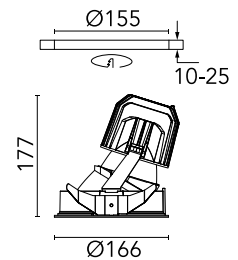

Recessed luminaire with LED light source. Remote 220/240V power supply included.

Are you a professional and your project needs consulting and support?

[BOOK AN APPOINTMENT](#)