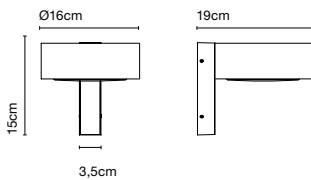

Plaff-on! Joan Gaspar

marset

Plaff-on! A IP65

Plaff-on! A IP65

LED COB 8W 230V 2700K
CRI90
Light source - 544lm
(included)

Structure made of lacquered aluminium which supports an opal blown glass shade.

- Black
- Rust brown

This new outdoor version features a perpendicular mount to project the light downward while still allowing light to flow smoothly through the open top.