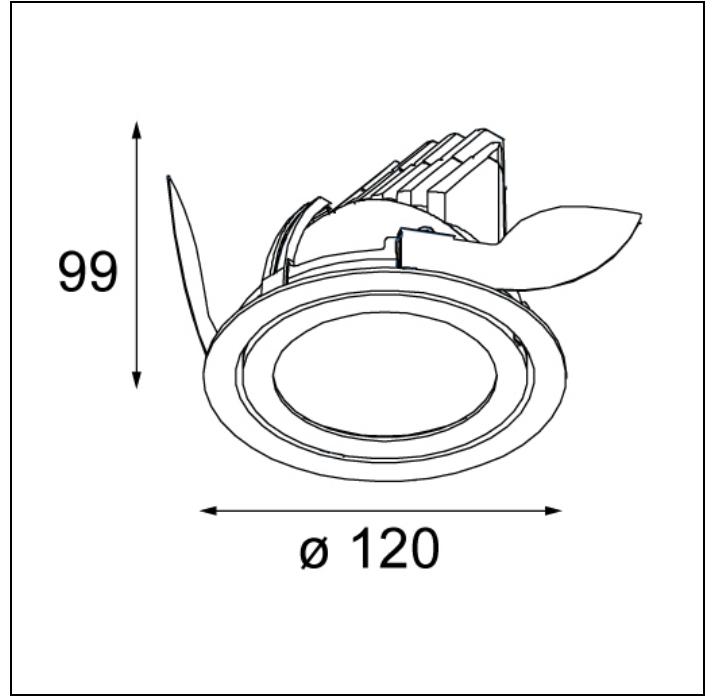

K120 ADJUSTABLE

K120 ADJUSTABLE LED GE

One letter is everything this elegant, simple and versatile spotlight portfolio needs. An example of a Modular classic, round, recessed and highly-bright K spotlights are ideal for hospitality and retail environments. A 45-degree inclination enables K to offer targeted illumination, highlighting the best aspects of key products, services and areas. We're adding yet another option to this core product to offer greater lighting flexibility for larger spaces. The K120 adjustable is the latest extension, with a larger diameter that offers a higher lumen output.

Art. Nr. 13342132

SPECIFICATIONS

Lamp	1x LED Array		
Gear / Transfo	LED gear not incl.		
Cut-out size	ø 114 h 200		
Weight	0.39kg		
Min. distance	0.1 m		
IP	IP20		
Glow wire test	960°		
Lifetime	L80 B20 @ 50.000 hrs		
CRI	90		
Power supply	350mA	500mA	700mA
	33.3Vf	34.3Vf	35.7Vf
Connected load	11.7W	17.2W	25W
Lumen	1322lm	1793lm	2356lm
Efficacy	113lm/W	104lm/W	94lm/W
UGR	18	19	20
Adjustability	h 359° v 45°		