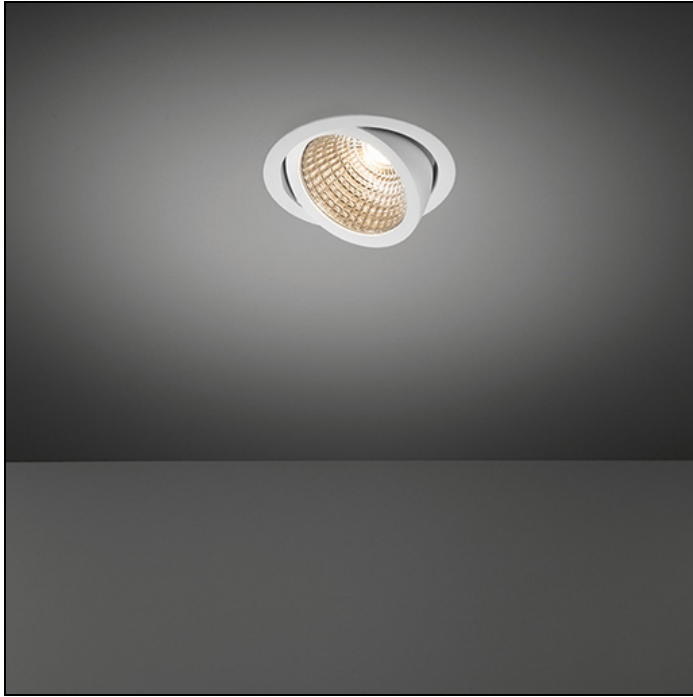

K120 ADJUSTABLE

K120 ADJUSTABLE LED GE

One letter is everything this elegant, simple and versatile spotlight portfolio needs. An example of a Modular classic, round, recessed and highly-bright K spotlights are ideal for hospitality and retail environments. A 45-degree inclination enables K to offer targeted illumination, highlighting the best aspects of key products, services and areas. We're adding yet another option to this core product to offer greater lighting flexibility for larger spaces. The K120 adjustable is the latest extension, with a larger diameter that offers a higher lumen output.

Art. Nr. 13342132

SPECIFICATIONS

Lamp	1x LED Array		
Gear / Transfo	LED gear not incl.		
Cut-out size	ø 114 h 200		
Weight	0.39kg		
Min. distance	0.1 m		
IP	IP20		
Glow wire test	960°		
Lifetime	L80 B20 @ 50.000 hrs		
CRI	90		
Power supply	350mA	500mA	700mA
	33.3Vf	34.3Vf	35.7Vf
Connected load	11.7W	17.2W	25W
Lumen	1322lm	1793lm	2356lm
Efficacy	113lm/W	104lm/W	94lm/W
UGR	18	19	20
Adjustability	h 359° v 45°		

	WARM WHITE 2700K / CRI 90+			WARM WHITE 3000K / CRI 90+			NEUTRAL WHITE 4000K / CRI 90+		
	SPOT 15°	MEDIUM 25°	FLOOD 40°	SPOT 15°	MEDIUM 25°	FLOOD 40°	SPOT 15°	MEDIUM 25°	FLOOD 40°
black struc	13340032	13340132	13340232	13341032	13341132	13341232	13342032	13342132	13342232
donkey grey struc	13340071	13340171	13340271	13341071	13341171	13341271	13342071	13342171	13342271
white struc	13340009	13340109	13340209	13341009	13341109	13341209	13342009	13342109	13342209

Available label
<http://supemodular.com/assets/TYPE2.pdf>

K120 ADJUSTABLE LED GE

ACCESSORIES

LENSES

10216903 | SPREADLENS Ø80

ANTIGLARE

10212802 | HONEYCOMB Ø80 BLACK
10217002 | CROSS BLADE Ø80 BLACK

HUE-BRIDGE