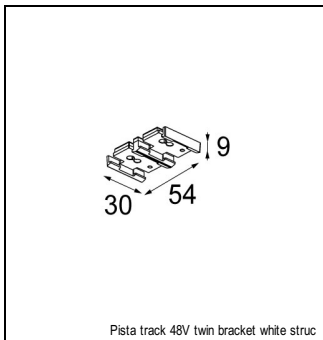

13410232	PISTA TRACK 48V SURFACE PROFILE 3M BLACK STRUC
13410109	PISTA TRACK 48V SURFACE PROFILE 2M WHITE STRUC
13410132	PISTA TRACK 48V SURFACE PROFILE 2M BLACK STRUC
13410009	PISTA TRACK 48V SURFACE PROFILE 1M WHITE STRUC
13410032	PISTA TRACK 48V SURFACE PROFILE 1M BLACK STRUC
13410003	PISTA BRACKET INCL. SAFETY CABLE FOR CLIMATE CONTROL CEILINGS (10 PIECES)
13410001	PISTA BRACKET FOR CLIMATE CONTROL CEILINGS (10 PIECES)
13418932	PISTA SURFACE MOUNTED LED GEAR 48V 150W (FOR SUSPENDED INSTALLATION) BLACK
13418909	PISTA SURFACE MOUNTED LED GEAR 48V 150W (FOR SUSPENDED INSTALLATION) WHITE
13418932	PISTA SURFACE MOUNTED LED GEAR 48V 150W (FOR SURFACE INSTALLATION) BLACK
13418909	PISTA SURFACE MOUNTED LED GEAR 48V 150W (FOR SURFACE INSTALLATION) WHITE
13418809	PISTA SURFACE MOUNTED LED GEAR 48V 75W (FOR SUSPENDED INSTALLATION) BLACK
13418832	PISTA SURFACE MOUNTED LED GEAR 48V 75W (FOR SUSPENDED INSTALLATION) WHITE
13418909	PISTA SURFACE MOUNTED LED GEAR 48V 75W (FOR SURFACE INSTALLATION) BLACK STRUC
13418932	PISTA SURFACE MOUNTED LED GEAR 48V 75W (FOR SURFACE INSTALLATION) WHITE STRUC
13418409	PISTA SURFACE MOUNTED LED GEAR 48V 75W (FOR SURFACE INSTALLATION) WHITE STRUC
13410709	PISTA TRACK 48V COVER 2M WHITE STRUC
13410732	PISTA TRACK 48V COVER 2M BLACK STRUC
13410609	PISTA TRACK 48V COVER 1M WHITE STRUC
13410632	PISTA TRACK 48V COVER 1M BLACK STRUC
13418332	PISTA TRACK 48V ELECTRICAL/MECHANICAL (SURFACE/SUSPENSION) CONNECTION
13418309	PISTA TRACK 48V ELECTRICAL/MECHANICAL (SURFACE/SUSPENSION) CONNECTION
13419609	PISTA TRACK 48V ELECTRICAL/MECHANICAL (RECESSED FLANGE) CONNECTION 90° OUTSIDE
13419632	PISTA TRACK 48V ELECTRICAL/MECHANICAL (RECESSED FLANGE) CONNECTION 90° OUTSIDE
13419632	PISTA TRACK 48V ELECTRICAL/MECHANICAL (RECESSED FLANGE) CONNECTION 90° INSIDE
13419509	PISTA TRACK 48V ELECTRICAL/MECHANICAL (RECESSED FLANGE) CONNECTION 90° INSIDE
13419532	PISTA TRACK 48V ELECTRICAL/MECHANICAL (UP/DOWN) CONNECTION 90° WHITE STRUC
12360309	PISTA TRACK 48V ELECTRICAL/MECHANICAL (UP/DOWN) CONNECTION 90° BLACK STRUC
12360332	PISTA TRACK 48V ELECTRICAL/MECHANICAL (UP/DOWN) CONNECTION 90° BLACK STRUC
13418709	PISTA TRACK 48V ELECTRICAL/MECHANICAL (SUSPENSION) CONNECTION 90° OUTSIDE
13418732	PISTA TRACK 48V ELECTRICAL/MECHANICAL (SUSPENSION) CONNECTION 90° OUTSIDE
13418609	PISTA TRACK 48V ELECTRICAL/MECHANICAL (SUSPENSION) CONNECTION 90° INSIDE BLACK
13418632	PISTA TRACK 48V ELECTRICAL/MECHANICAL (SUSPENSION) CONNECTION 90° INSIDE BLACK
13418232	PISTA TRACK 48V ELECTRICAL/MECHANICAL (SURFACE) CONNECTION 90° OUTSIDE BLACK
13418209	PISTA TRACK 48V ELECTRICAL/MECHANICAL (SURFACE) CONNECTION 90° OUTSIDE WHITE
13418209	PISTA TRACK 48V ELECTRICAL/MECHANICAL (SURFACE) CONNECTION 90° INSIDE BLACK
13418132	PISTA TRACK 48V ELECTRICAL/MECHANICAL (SURFACE) CONNECTION 90° INSIDE WHITE
13418109	PISTA TRACK 48V ELECTRICAL/MECHANICAL (RECESSED) CONNECTION 180° WHITE STRUC
13419709	PISTA TRACK 48V ELECTRICAL/MECHANICAL (RECESSED) CONNECTION 180° WHITE STRUC