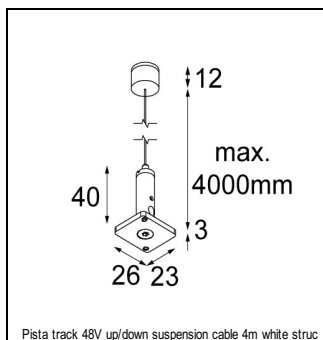

13410232	PISTA TRACK 48V SURFACE PROFILE 3M BLACK STRUC
13410109	PISTA TRACK 48V SURFACE PROFILE 2M WHITE STRUC
13410132	PISTA TRACK 48V SURFACE PROFILE 2M BLACK STRUC
13410009	PISTA TRACK 48V SURFACE PROFILE 1M WHITE STRUC
13410032	PISTA TRACK 48V SURFACE PROFILE 1M BLACK STRUC
13410003	PISTA BRACKET INCL. SAFETY CABLE FOR CLIMATE CONTROL CEILINGS (10 PIECES)
13410001	PISTA BRACKET FOR CLIMATE CONTROL CEILINGS (10 PIECES)
13418932	PISTA SURFACE MOUNTED LED GEAR 48V 150W (FOR SUSPENDED INSTALLATION) BLACK
13418909	PISTA SURFACE MOUNTED LED GEAR 48V 150W (FOR SUSPENDED INSTALLATION) WHITE
13418932	PISTA SURFACE MOUNTED LED GEAR 48V 150W (FOR SURFACE INSTALLATION) BLACK
13418909	PISTA SURFACE MOUNTED LED GEAR 48V 150W (FOR SURFACE INSTALLATION) WHITE
13418809	PISTA SURFACE MOUNTED LED GEAR 48V 75W (FOR SUSPENDED INSTALLATION) BLACK
13418832	PISTA SURFACE MOUNTED LED GEAR 48V 75W (FOR SUSPENDED INSTALLATION) WHITE
13418909	PISTA SURFACE MOUNTED LED GEAR 48V 75W (FOR SURFACE INSTALLATION) BLACK STRUC
13418932	PISTA SURFACE MOUNTED LED GEAR 48V 75W (FOR SURFACE INSTALLATION) WHITE STRUC
13418409	PISTA SURFACE MOUNTED LED GEAR 48V 75W (FOR SURFACE INSTALLATION) WHITE STRUC
13410709	PISTA TRACK 48V COVER 2M WHITE STRUC
13410732	PISTA TRACK 48V COVER 2M BLACK STRUC
13410609	PISTA TRACK 48V COVER 1M WHITE STRUC
13410632	PISTA TRACK 48V COVER 1M BLACK STRUC
13418332	PISTA TRACK 48V ELECTRICAL/MECHANICAL (SURFACE/SUSPENSION) CONNECTION
13418309	PISTA TRACK 48V ELECTRICAL/MECHANICAL (SURFACE/SUSPENSION) CONNECTION
13419609	PISTA TRACK 48V ELECTRICAL/MECHANICAL (RECESSED FLANGE) CONNECTION 90° OUTSIDE
13419632	PISTA TRACK 48V ELECTRICAL/MECHANICAL (RECESSED FLANGE) CONNECTION 90° OUTSIDE
13419632	PISTA TRACK 48V ELECTRICAL/MECHANICAL (RECESSED FLANGE) CONNECTION 90° INSIDE
13419509	PISTA TRACK 48V ELECTRICAL/MECHANICAL (RECESSED FLANGE) CONNECTION 90° INSIDE
13419532	PISTA TRACK 48V ELECTRICAL/MECHANICAL (UP/DOWN) CONNECTION 90° WHITE STRUC
12360309	PISTA TRACK 48V ELECTRICAL/MECHANICAL (UP/DOWN) CONNECTION 90° BLACK STRUC
12360332	PISTA TRACK 48V ELECTRICAL/MECHANICAL (UP/DOWN) CONNECTION 90° BLACK STRUC
13418709	PISTA TRACK 48V ELECTRICAL/MECHANICAL (SUSPENSION) CONNECTION 90° OUTSIDE
13418732	PISTA TRACK 48V ELECTRICAL/MECHANICAL (SUSPENSION) CONNECTION 90° OUTSIDE
13418609	PISTA TRACK 48V ELECTRICAL/MECHANICAL (SUSPENSION) CONNECTION 90° INSIDE BLACK
13418632	PISTA TRACK 48V ELECTRICAL/MECHANICAL (SUSPENSION) CONNECTION 90° INSIDE BLACK
13418232	PISTA TRACK 48V ELECTRICAL/MECHANICAL (SURFACE) CONNECTION 90° OUTSIDE BLACK
13418209	PISTA TRACK 48V ELECTRICAL/MECHANICAL (SURFACE) CONNECTION 90° OUTSIDE WHITE
13418209	PISTA TRACK 48V ELECTRICAL/MECHANICAL (SURFACE) CONNECTION 90° INSIDE BLACK
13418132	PISTA TRACK 48V ELECTRICAL/MECHANICAL (SURFACE) CONNECTION 90° INSIDE WHITE
13418109	PISTA TRACK 48V ELECTRICAL/MECHANICAL (RECESSED) CONNECTION 180° WHITE STRUC
13419709	PISTA TRACK 48V ELECTRICAL/MECHANICAL (RECESSED) CONNECTION 180° WHITE STRUC