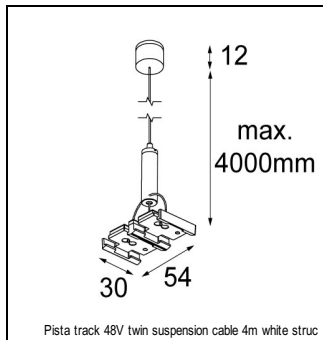

13410232	PISTA TRACK 48V SURFACE PROFILE 3M BLACK STRUC
13410109	PISTA TRACK 48V SURFACE PROFILE 2M WHITE STRUC
13410132	PISTA TRACK 48V SURFACE PROFILE 2M BLACK STRUC
13410009	PISTA TRACK 48V SURFACE PROFILE 1M WHITE STRUC
13410032	PISTA TRACK 48V SURFACE PROFILE 1M BLACK STRUC
13410003	PISTA BRACKET INCL. SAFETY CABLE FOR CLIMATE CONTROL CEILINGS (10 PIECES)
13410001	PISTA BRACKET FOR CLIMATE CONTROL CEILINGS (10 PIECES)
13418932	PISTA SURFACE MOUNTED LED GEAR 48V 150W (FOR SUSPENDED INSTALLATION) BLACK
13418909	PISTA SURFACE MOUNTED LED GEAR 48V 150W (FOR SUSPENDED INSTALLATION) WHITE
13418932	PISTA SURFACE MOUNTED LED GEAR 48V 150W (FOR SURFACE INSTALLATION) BLACK
13418909	PISTA SURFACE MOUNTED LED GEAR 48V 150W (FOR SURFACE INSTALLATION) WHITE
13418809	PISTA SURFACE MOUNTED LED GEAR 48V 75W (FOR SUSPENDED INSTALLATION) BLACK
13418832	PISTA SURFACE MOUNTED LED GEAR 48V 75W (FOR SUSPENDED INSTALLATION) WHITE
13418909	PISTA SURFACE MOUNTED LED GEAR 48V 75W (FOR SURFACE INSTALLATION) BLACK STRUC
13418932	PISTA SURFACE MOUNTED LED GEAR 48V 75W (FOR SURFACE INSTALLATION) WHITE STRUC
13418409	PISTA SURFACE MOUNTED LED GEAR 48V 75W (FOR SURFACE INSTALLATION) WHITE STRUC
13410709	PISTA TRACK 48V COVER 2M WHITE STRUC
13410732	PISTA TRACK 48V COVER 2M BLACK STRUC
13410609	PISTA TRACK 48V COVER 1M WHITE STRUC
13410632	PISTA TRACK 48V COVER 1M BLACK STRUC
13418332	PISTA TRACK 48V ELECTRICAL/MECHANICAL (SURFACE/SUSPENSION) CONNECTION
13418309	PISTA TRACK 48V ELECTRICAL/MECHANICAL (SURFACE/SUSPENSION) CONNECTION
13419609	PISTA TRACK 48V ELECTRICAL/MECHANICAL (RECESSED FLANGE) CONNECTION 90° OUTSIDE
13419632	PISTA TRACK 48V ELECTRICAL/MECHANICAL (RECESSED FLANGE) CONNECTION 90° OUTSIDE
13419632	PISTA TRACK 48V ELECTRICAL/MECHANICAL (RECESSED FLANGE) CONNECTION 90° INSIDE
13419509	PISTA TRACK 48V ELECTRICAL/MECHANICAL (RECESSED FLANGE) CONNECTION 90° INSIDE
13419532	PISTA TRACK 48V ELECTRICAL/MECHANICAL (UP/DOWN) CONNECTION 90° WHITE STRUC
12360309	PISTA TRACK 48V ELECTRICAL/MECHANICAL (UP/DOWN) CONNECTION 90° BLACK STRUC
12360332	PISTA TRACK 48V ELECTRICAL/MECHANICAL (UP/DOWN) CONNECTION 90° BLACK STRUC
13418709	PISTA TRACK 48V ELECTRICAL/MECHANICAL (SUSPENSION) CONNECTION 90° OUTSIDE
13418732	PISTA TRACK 48V ELECTRICAL/MECHANICAL (SUSPENSION) CONNECTION 90° OUTSIDE
13418609	PISTA TRACK 48V ELECTRICAL/MECHANICAL (SUSPENSION) CONNECTION 90° INSIDE BLACK
13418632	PISTA TRACK 48V ELECTRICAL/MECHANICAL (SUSPENSION) CONNECTION 90° INSIDE BLACK
13418232	PISTA TRACK 48V ELECTRICAL/MECHANICAL (SURFACE) CONNECTION 90° OUTSIDE BLACK
13418209	PISTA TRACK 48V ELECTRICAL/MECHANICAL (SURFACE) CONNECTION 90° OUTSIDE WHITE
13418209	PISTA TRACK 48V ELECTRICAL/MECHANICAL (SURFACE) CONNECTION 90° INSIDE BLACK
13418132	PISTA TRACK 48V ELECTRICAL/MECHANICAL (SURFACE) CONNECTION 90° INSIDE WHITE
13418109	PISTA TRACK 48V ELECTRICAL/MECHANICAL (RECESSED) CONNECTION 180° WHITE STRUC
13419709	PISTA TRACK 48V ELECTRICAL/MECHANICAL (RECESSED) CONNECTION 180° WHITE STRUC