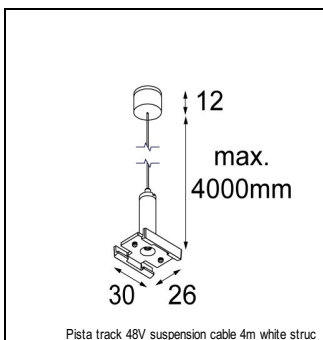

13410232	PISTA TRACK 48V SURFACE PROFILE 3M BLACK STRUC
13410109	PISTA TRACK 48V SURFACE PROFILE 2M WHITE STRUC
13410132	PISTA TRACK 48V SURFACE PROFILE 2M BLACK STRUC
13410009	PISTA TRACK 48V SURFACE PROFILE 1M WHITE STRUC
13410032	PISTA TRACK 48V SURFACE PROFILE 1M BLACK STRUC
13410003	PISTA BRACKET INCL. SAFETY CABLE FOR CLIMATE CONTROL CEILINGS (10 PIECES)
13410001	PISTA BRACKET FOR CLIMATE CONTROL CEILINGS (10 PIECES)
13418932	PISTA SURFACE MOUNTED LED GEAR 48V 150W (FOR SUSPENDED INSTALLATION) BLACK
13418909	PISTA SURFACE MOUNTED LED GEAR 48V 150W (FOR SUSPENDED INSTALLATION) WHITE
13418932	PISTA SURFACE MOUNTED LED GEAR 48V 150W (FOR SURFACE INSTALLATION) BLACK
13418909	PISTA SURFACE MOUNTED LED GEAR 48V 150W (FOR SURFACE INSTALLATION) WHITE
13418809	PISTA SURFACE MOUNTED LED GEAR 48V 75W (FOR SUSPENDED INSTALLATION) BLACK
13418832	PISTA SURFACE MOUNTED LED GEAR 48V 75W (FOR SUSPENDED INSTALLATION) WHITE
13418909	PISTA SURFACE MOUNTED LED GEAR 48V 75W (FOR SURFACE INSTALLATION) BLACK STRUC
13418932	PISTA SURFACE MOUNTED LED GEAR 48V 75W (FOR SURFACE INSTALLATION) WHITE STRUC
13418409	PISTA SURFACE MOUNTED LED GEAR 48V 75W (FOR SURFACE INSTALLATION) WHITE STRUC
13410709	PISTA TRACK 48V COVER 2M WHITE STRUC
13410732	PISTA TRACK 48V COVER 2M BLACK STRUC
13410609	PISTA TRACK 48V COVER 1M WHITE STRUC
13410632	PISTA TRACK 48V COVER 1M BLACK STRUC
13418332	PISTA TRACK 48V ELECTRICAL/MECHANICAL (SURFACE/SUSPENSION) CONNECTION
13418309	PISTA TRACK 48V ELECTRICAL/MECHANICAL (SURFACE/SUSPENSION) CONNECTION
13419609	PISTA TRACK 48V ELECTRICAL/MECHANICAL (RECESSED FLANGE) CONNECTION 90° OUTSIDE
13419632	PISTA TRACK 48V ELECTRICAL/MECHANICAL (RECESSED FLANGE) CONNECTION 90° OUTSIDE
13419632	PISTA TRACK 48V ELECTRICAL/MECHANICAL (RECESSED FLANGE) CONNECTION 90° INSIDE
13419509	PISTA TRACK 48V ELECTRICAL/MECHANICAL (RECESSED FLANGE) CONNECTION 90° INSIDE
13419532	PISTA TRACK 48V ELECTRICAL/MECHANICAL (UP/DOWN) CONNECTION 90° WHITE STRUC
12360309	PISTA TRACK 48V ELECTRICAL/MECHANICAL (UP/DOWN) CONNECTION 90° BLACK STRUC
12360332	PISTA TRACK 48V ELECTRICAL/MECHANICAL (UP/DOWN) CONNECTION 90° BLACK STRUC
13418709	PISTA TRACK 48V ELECTRICAL/MECHANICAL (SUSPENSION) CONNECTION 90° OUTSIDE
13418732	PISTA TRACK 48V ELECTRICAL/MECHANICAL (SUSPENSION) CONNECTION 90° OUTSIDE
13418609	PISTA TRACK 48V ELECTRICAL/MECHANICAL (SUSPENSION) CONNECTION 90° INSIDE BLACK
13418632	PISTA TRACK 48V ELECTRICAL/MECHANICAL (SUSPENSION) CONNECTION 90° INSIDE BLACK
13418232	PISTA TRACK 48V ELECTRICAL/MECHANICAL (SURFACE) CONNECTION 90° OUTSIDE BLACK
13418209	PISTA TRACK 48V ELECTRICAL/MECHANICAL (SURFACE) CONNECTION 90° OUTSIDE WHITE
13418209	PISTA TRACK 48V ELECTRICAL/MECHANICAL (SURFACE) CONNECTION 90° INSIDE BLACK
13418132	PISTA TRACK 48V ELECTRICAL/MECHANICAL (SURFACE) CONNECTION 90° INSIDE WHITE
13418109	PISTA TRACK 48V ELECTRICAL/MECHANICAL (RECESSED) CONNECTION 180° WHITE STRUC
13419709	PISTA TRACK 48V ELECTRICAL/MECHANICAL (RECESSED) CONNECTION 180° WHITE STRUC