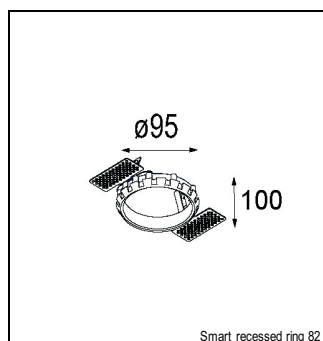

Art. Nr. 13321209

SPECIFICATIONS

Lamp	1x LED Array	
Gear / Transfo	LED gear not incl.	
Cut-out size	ø 76 h 55	
Weight	0.65kg	
Min. distance	0.1 m	
IP	IP20	
Glow wire test	960°	
CRI	90	
Power supply	500mA	350mA
	18.4Vf	17.8Vf
Connected load	9.2W	6.3W
Lumen	601lm	463lm
Efficacy	65lm/W	75lm/W
UGR	22	21
Adjustability	h 355° v 25°	
Remark	! 3500 on request	
	! can be combined with Smart mask, Smart surface box, Smart surface tubed, Smart surface tubed suspension, Smart tubed wall	

RECESSED-FRAME

12500230	SMART RECESSED RING 82
----------	------------------------

CONBOX

10889830	CONBOX 190X192X130X256
----------	------------------------

SURFACE-TUBED

12842009	SMART SURFACE TUBED SUSPENSION 82 LARGE LED GI WHITE STRUC
12842032	SMART SURFACE TUBED SUSPENSION 82 LARGE LED GI BLACK STRUC
12842024	SMART SURFACE TUBED SUSPENSION 82 LARGE LED GI BRUSHED ALU
12842209	SMART SURFACE TUBED SUSPENSION 82 XL LED TRE DIM GI WHITE STRUC
12842232	SMART SURFACE TUBED SUSPENSION 82 XL LED TRE DIM GI BLACK STRUC
12842224	SMART SURFACE TUBED SUSPENSION 82 XL LED TRE DIM GI BRUSHED ALU
12842309	SMART SURFACE TUBED SUSPENSION 82 XL LED 1-10V/PUSHDIM GI WHITE STRUC
12842332	SMART SURFACE TUBED SUSPENSION 82 XL LED 1-10V/PUSHDIM GI BLACK STRUC