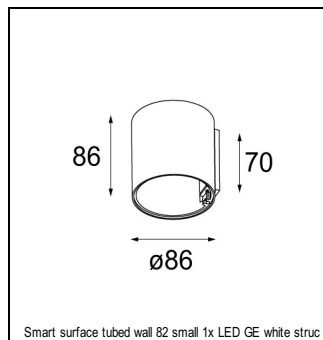

Art. Nr. 13321209

SPECIFICATIONS

Lamp	1x LED Array	
Gear / Transfo	LED gear not incl.	
Cut-out size	ø 76 h 55	
Weight	0.65kg	
Min. distance	0.1 m	
IP	IP20	
Glow wire test	960°	
CRI	90	
Power supply	500mA	350mA
	18.4Vf	17.8Vf
Connected load	9.2W	6.3W
Lumen	601lm	463lm
Efficacy	65lm/W	75lm/W
UGR	22	21
Adjustability	h 355° v 25°	
Remark	! 3500 on request	
	! can be combined with Smart mask, Smart surface box, Smart surface tubed, Smart surface tubed suspension, Smart tubed wall	

RECESSED-FRAME

12500230	SMART RECESSED RING 82
----------	------------------------

CONBOX

10889830	CONBOX 190X192X130X256
----------	------------------------

SURFACE-TUBED

12842009	SMART SURFACE TUBED SUSPENSION 82 LARGE LED GI WHITE STRUC
12842032	SMART SURFACE TUBED SUSPENSION 82 LARGE LED GI BLACK STRUC
12842024	SMART SURFACE TUBED SUSPENSION 82 LARGE LED GI BRUSHED ALU
12842209	SMART SURFACE TUBED SUSPENSION 82 XL LED TRE DIM GI WHITE STRUC
12842232	SMART SURFACE TUBED SUSPENSION 82 XL LED TRE DIM GI BLACK STRUC
12842224	SMART SURFACE TUBED SUSPENSION 82 XL LED TRE DIM GI BRUSHED ALU
12842309	SMART SURFACE TUBED SUSPENSION 82 XL LED 1-10V/PUSHDIM GI WHITE STRUC
12842332	SMART SURFACE TUBED SUSPENSION 82 XL LED 1-10V/PUSHDIM GI BLACK STRUC