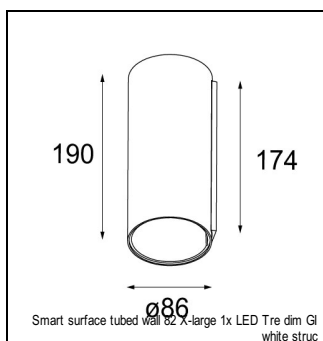

Art. Nr. 13321209

SPECIFICATIONS

Lamp	1x LED Array	
Gear / Transfo	LED gear not incl.	
Cut-out size	ø 76 h 55	
Weight	0.65kg	
Min. distance	0.1 m	
IP	IP20	
Glow wire test	960°	
CRI	90	
Power supply	500mA	350mA
	18.4Vf	17.8Vf
Connected load	9.2W	6.3W
Lumen	601lm	463lm
Efficacy	65lm/W	75lm/W
UGR	22	21
Adjustability	h 355° v 25°	
Remark	! 3500 on request	
	! can be combined with Smart mask, Smart surface box, Smart surface tubed, Smart surface tubed suspension, Smart tubed wall	

RECESSED-FRAME

12500230	SMART RECESSED RING 82
----------	------------------------

CONBOX

10889830	CONBOX 190X192X130X256
----------	------------------------

SURFACE-TUBED

12842009	SMART SURFACE TUBED SUSPENSION 82 LARGE LED GI WHITE STRUC
12842032	SMART SURFACE TUBED SUSPENSION 82 LARGE LED GI BLACK STRUC
12842024	SMART SURFACE TUBED SUSPENSION 82 LARGE LED GI BRUSHED ALU
12842209	SMART SURFACE TUBED SUSPENSION 82 XL LED TRE DIM GI WHITE STRUC
12842232	SMART SURFACE TUBED SUSPENSION 82 XL LED TRE DIM GI BLACK STRUC
12842224	SMART SURFACE TUBED SUSPENSION 82 XL LED TRE DIM GI BRUSHED ALU
12842309	SMART SURFACE TUBED SUSPENSION 82 XL LED 1-10V/PUSHDIM GI WHITE STRUC
12842332	SMART SURFACE TUBED SUSPENSION 82 XL LED 1-10V/PUSHDIM GI BLACK STRUC