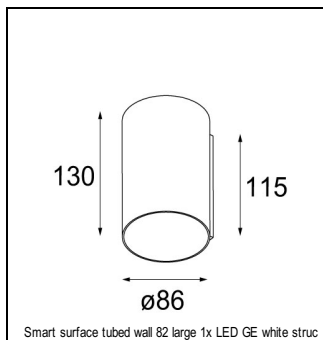

Art. Nr. 13321209

SPECIFICATIONS

Lamp	1x LED Array	
Gear / Transfo	LED gear not incl.	
Cut-out size	ø 76 h 55	
Weight	0.65kg	
Min. distance	0.1 m	
IP	IP20	
Glow wire test	960°	
CRI	90	
Power supply	500mA	350mA
	18.4Vf	17.8Vf
Connected load	9.2W	6.3W
Lumen	601lm	463lm
Efficacy	65lm/W	75lm/W
UGR	22	21
Adjustability	h 355° v 25°	
Remark	! 3500 on request	
	! can be combined with Smart mask, Smart surface box, Smart surface tubed, Smart surface tubed suspension, Smart tubed wall	

RECESSED-FRAME

12500230	SMART RECESSED RING 82
----------	------------------------

CONBOX

10889830	CONBOX 190X192X130X256
----------	------------------------

SURFACE-TUBED

12842009	SMART SURFACE TUBED SUSPENSION 82 LARGE LED GI WHITE STRUC
12842032	SMART SURFACE TUBED SUSPENSION 82 LARGE LED GI BLACK STRUC
12842024	SMART SURFACE TUBED SUSPENSION 82 LARGE LED GI BRUSHED ALU
12842209	SMART SURFACE TUBED SUSPENSION 82 XL LED TRE DIM GI WHITE STRUC
12842232	SMART SURFACE TUBED SUSPENSION 82 XL LED TRE DIM GI BLACK STRUC
12842224	SMART SURFACE TUBED SUSPENSION 82 XL LED TRE DIM GI BRUSHED ALU
12842309	SMART SURFACE TUBED SUSPENSION 82 XL LED 1-10V/PUSHDIM GI WHITE STRUC
12842332	SMART SURFACE TUBED SUSPENSION 82 XL LED 1-10V/PUSHDIM GI BLACK STRUC