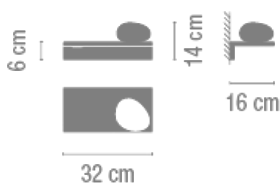

SUITE

Design by Jordi Vilardell & Meritxell Vidal.

VIBIA
LIGHT IS CREATION

Reference

6041.

Application

Wall Lamps

Installation type

Surface

Description

Suite is a wall lamp that boasts different functions, where matter and light are integrated in a single body. Suite houses a stand as well as LED lighting. Designed by Jordi Vilardell & Meritxell Vidal. Available in two finishes: dark brown and white.

Diffuser

Mat opal triplex blown-glass diffuser

Materials

Body: Aluminum
Diffuser: Polycarbonate
Base: Aluminum

Finish

6041-14 Matt dark-brown lacquer (RAL 8019)

6041-93 Matt white lacquer (RAL 9016)

Sketch

Electrical characteristics

1 x LED 4,5W 350mA

Total 4,5 W