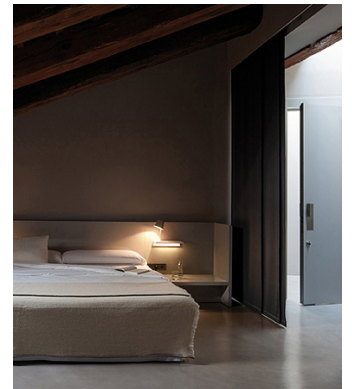

SUITE

Design by Jordi Vilardell & Meritxell Vidal.

VIBIA
LIGHT IS CREATION

Reference

6041.

Application

Wall Lamps

Installation type

Surface

Description

Suite is a wall lamp that boasts different functions, where matter and light are integrated in a single body. Suite houses a stand as well as LED lighting. Designed by Jordi Vilardell & Meritxell Vidal. Available in two finishes: dark brown and white.

Diffuser

Mat opal triplex blown-glass diffuser

Materials

Body: Aluminum
Diffuser: Polycarbonate
Base: Aluminum

Finish

6041-14 Matt dark-brown lacquer (RAL 8019)

6041-93 Matt white lacquer (RAL 9016)

Sketch

Electrical characteristics

1 x LED 4,5W 350mA

Total 4,5 W