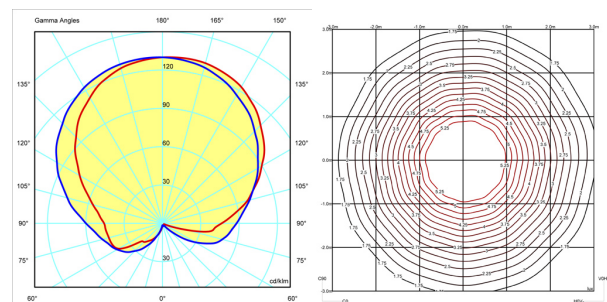

Photometric data