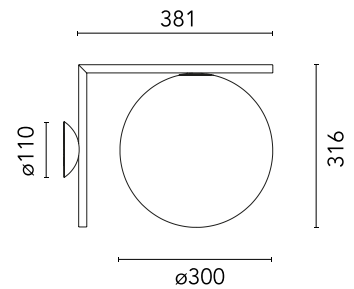

Light source excluded. Optional LED bulb sold separately. Wall mounting system contains the wiring system. Watertight cable gland included.

Are you a professional and your project needs consulting and support?

[BOOK AN APPOINTMENT](#)