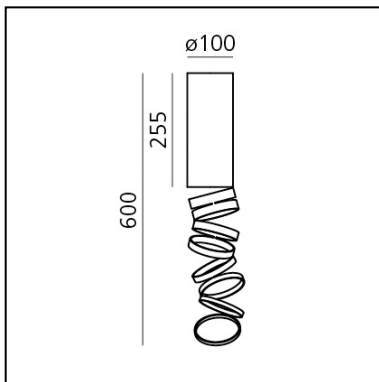

Decomposé Light Ceiling - Gold

Atelier Oi

LUMINAIRE

- Watt: **8W**
- Delivered lumen output: **911lm**
- Efficiency: **60%**
- Efficacy: **70.06lm/W**
- CRI: **80**

DESCRIPTION

Featuring a deconstructed base profile, the light projected through the balanced rings designs subtle shadows while defining a perfect quality of light in space.

FEATURES

- Product Code: **DOI4600B02**
- Colour: **Gold**
- Installation: **Ceiling**
- Material: **Aluminium**
- Series: **Design Collection**
- Environment: **Indoor**
- design by: **Atelier Oi**

DIMENSIONS

- Height: **255 mm**
- Base Diameter: **100 mm**
- Max Height from ceiling: **600 mm**

SOURCES NOT INCLUDED

- Category: **LED RETROFIT**
- Number: **1**
- Socket: **E27**