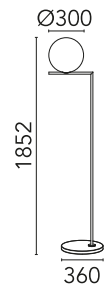

FLOS

F012B02C037.A Burgundy Red/Black Lava

IC F2 Outdoor H 1852 mm

NEW

Designed by Michael Anastassiades

Bulb not included. 5-m cable with Schuko IP44 plug suitable for outdoor use. Backlit floor dimmer switch on the IP65 cable enables ON/OFF function and brightness regulation 30-100% (with dimmable LED bulb).

Are you a professional and your project needs consulting and support?

BOOK AN APPOINTMENT

Main specifications

Mounting	Floor
Environments	Outdoor wet location
Lamp category	LED retrofit
Icos	No

Physical

Colour	Burgundy Red/Black Lava
Trim	No
Orientation	Fixed
Net weight (kg)	10
IP internal	65