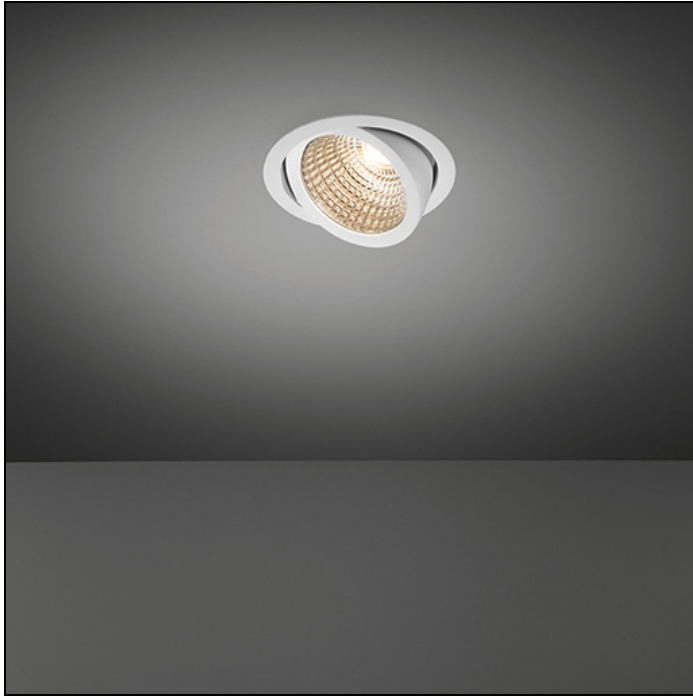

# K120 ADJUSTABLE

## K120 ADJUSTABLE LED GE

One letter is everything this elegant, simple and versatile spotlight portfolio needs. An example of a Modular classic, round, recessed and highly-bright K spotlights are ideal for hospitality and retail environments. A 45-degree inclination enables K to offer targeted illumination, highlighting the best aspects of key products, services and areas. We're adding yet another option to this core product to offer greater lighting flexibility for larger spaces. The K120 adjustable is the latest extension, with a larger diameter that offers a higher lumen output.

### SPECIFICATIONS

Lamp	1x LED Array		
Gear / Transfo	LED gear not incl.		
Cut-out size	ø 114 h 200		
Weight	0.39kg		
Min. distance	0.1 m		
IP	IP20		
Glow wire test	960°		
Lifetime	L80 B20 @ 50.000 hrs		
CRI	90		
Power supply	350mA	<b>500mA</b>	700mA
	33.3Vf	<b>34.3Vf</b>	35.7Vf
Connected load	11.7W	<b>17.2W</b>	25W
Lumen	1186lm	<b>1608lm</b>	2105lm
Efficacy	101lm/W	<b>94lm/W</b>	84lm/W
UGR	17	<b>18</b>	19
Adjustability	h 359° v 45°		

## K120 ADJUSTABLE LED GE