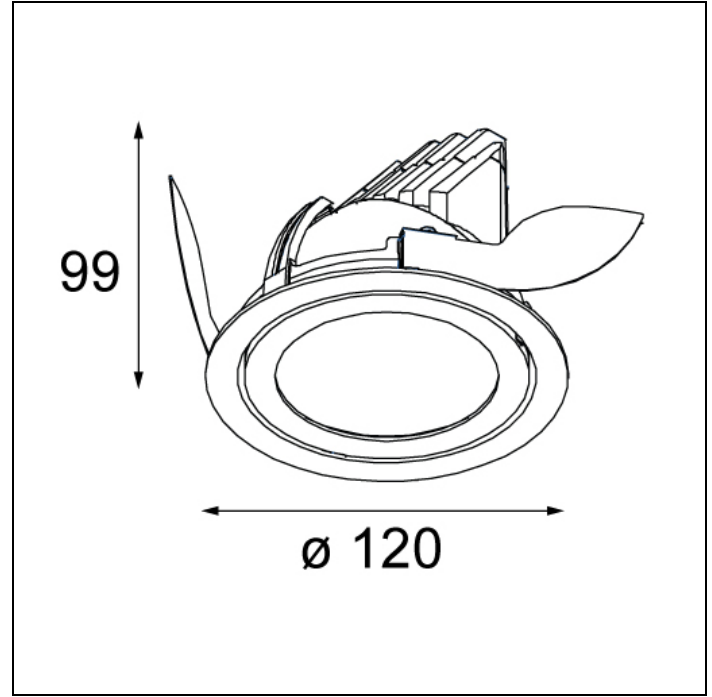

K120 ADJUSTABLE