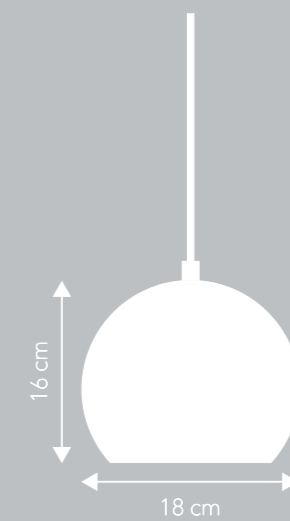

BALL.

Designer: Benny Frandsen (1968)

PENDANT Ø18 CM.

Over the years, BALL has evolved in keeping with the trends of the day, and the lamp has been produced in all the popular colours of the past many decades. Since 1968, the BALL family has also regularly been expanded without losing its most well-known design elements. Today, BALL comes in countless colours and models, ranging from table lamps and floor lamps to wall lamps and pendants.

Materials:
Metal plated
Painted white inside

Cord:
200 cm fabric

Ceiling canopy:
ø10 cm x H2 cm. Metal (same color as lamp).

Socket/bulb (not incl.)
E27 max 40W.

Learn more about e.g. Kelvin, Lumen, Watt - see our homepage. [Click here.](#)

Weight:
0.7 kg.

Box dimensions:
18x15x18 cm
1 kg. gross

Assembly Instructions:
See and/or download [here.](#)

High resolution images:
If you need high resolution images - see our images of this model [here.](#)

Instagram ready images.
The correct format for Instagram images can be downloaded [here.](#)