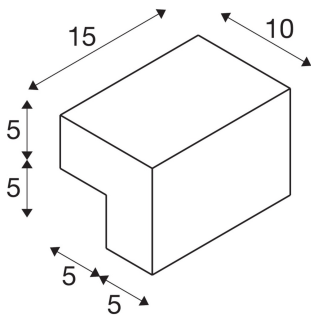

L-LINE OUT WL

Outdoor LED wall-mounted light anthracite CCT switch 3000/4000K

With its linear light variety, the L-LINE OUT family lights the way outdoors. Despite their individual differences, the individual members speak a common language of form, encapsulated in the clean lines of the letter "L". As far as lighting technology is concerned, there are no compromises: the CCT switch for easy selection of light colour temperature (3000 or 4000K) prior to installation), the straightforward installation process, and a protection rating of IP 65 are just some of the features that make the L-LINE OUT surface-mounted wall light a winner.

TECHNICAL DATA

Item no.:	1003539
Number of different light outlets	1
Primary nominal voltage	220-240V ~50/60Hz mA/V
Secondary power / secondary voltage	350 mA/V
Width	15.0 cm
Height	10.0 cm
Depth	10.0 cm
Net weight	0.99 kg
Gross weight	1.059 kg
IP Code	IP 65
Safety class	I
Impact resistance class	IK02
Impact resistance	0,20000000000000001 Joule
Assembly	Surface
Assembly details	Wall
Number of through-wires	10
Wattage	7.0 W
Lumen	570 lm
Color	anthracite
CRI	>80
Binning	6
LXXBXX data	70/50