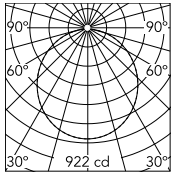

Schematic light drawing

Luminous flux Luminaire
2623 lm

Photometric

Light distribution	Roto symmetric
CCT (K)	2700
CRI>	95

Electrical

Insulation class	I
Frequency (Hz)	50/60
Main voltage (Vac)	200-240
LED voltage Vf (Vdc)	null
Driver	Integrated
Dimming type	Dimmable Push
Batteries inside	No