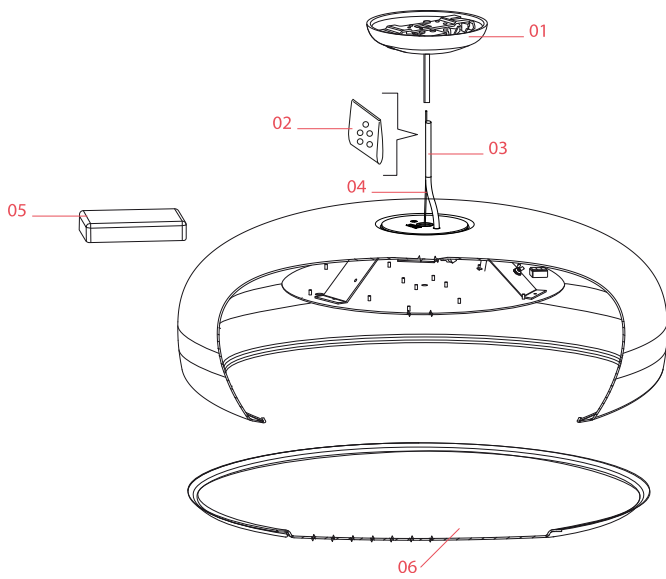

Spare Parts

01.	Black rose assembly	RA3690230
02.	Kit of 5 or rings	RF05382
03.	2,7mt fep/pvc 5x0,75 transparent cable	RF29934
04.	3 mt steel cable ø1,2 with 19 winded wires	RF29665
05.	Driver 60W 500-1400mA 200-240V	RF31674
06.	Methacrylate diffuser	RF19022

DOWNLOAD