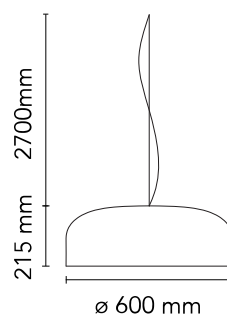

FLOS

■ F1367030 Black

Smithfield Suspension Pro

Designed by Jasper Morrison, 2009

45W - 2791lm - 2700K - CRI> 95

Suspension lamp with direct light. Aluminium body. Available in gloss black, matt black, red, green, white or MUD. Injection-moulded opalescent methacrylate diffuser. Steel ceiling attachment with steel suspension cable, 5 pole electric cable in PTFE double insulation, working length 2700mm.

Physical

Colour	Black
Length (mm)	600
Cord length (mm)	2700
Canopy dimension (mm)	36
Canopy width (mm)	146
Net weight (kg)	5.8
Package height (mm)	310
Package width (mm)	710
Package length (mm)	710
Package volume (m3)	0.16
IP internal	20