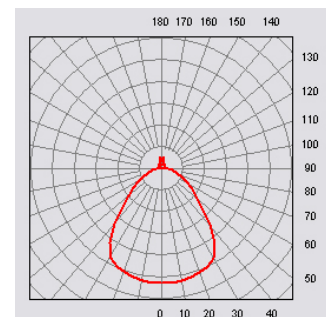

Canopy: White. Cable length: 3 m/6 m.

Class

IP20, \sqrt{V} , Class of insulation II.

Product family

Colours:

White

Grey25

Grey45

Product code	EAN no.	Surface	Light source	Max light source dimensions	Total weight
14031313 3m 14032213 6m	5702370313135 3m 5702370322137 6m	Matt white	E27 max 100W	Max length: 319 mm Max diameter: 100 mm	4,7 kg
14033312 3m 14034212 6m	5702370333126 3m 5702370342128 6m	Matt grey25	E27 Liliput Plus 30W		
14035312 3m 14036212 6m	5702370353124 3m 5702370362126 6m	Matt grey45	E27 Clusterlite 80W		