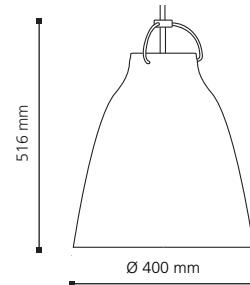

Surface

White / grey matt lacquer.

Material

Shade: Drawn aluminium.

Suspension: Curved steel rods and turned brass coated in matt chrome.

Installation

Suspension: Textile cable 2x0,75mm². Suspension colour: Identical to colour of shade.

Canopy: White. Cable length: 3 m/6 m.

Class

IP20, \sqrt{V} , Class of insulation II.

Product family

Colours:

White

Grey25

Grey45

Product code	EAN no.	Surface	Light source	Max light source dimensions	Total weight
14031313 3m 14032213 6m	5702370313135 3m 5702370322137 6m	Matt white	E27 max 100W	Max length: 319 mm Max diameter: 100 mm	4,7 kg
14033312 3m 14034212 6m	5702370333126 3m 5702370342128 6m	Matt grey25	E27 Liliput Plus 30W		
14035312 3m 14036212 6m	5702370353124 3m 5702370362126 6m	Matt grey45	E27 Clusterlite 80W		