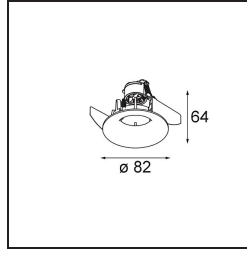

---

*Smart Cake Recessed 82 1x For Tube/Box GU10 Gold Matt*

**Specifications**

Material	12420246
Light Source Type	GU10
Lamp Included	No
Number of Light Sources	1
Light Direction	Down
Input Voltage	230V
Electrical Class	I
IP Rating	20
Glow wire rating (°C)	960
Indoor/Outdoor	Indoor
Application	Ceiling, Wall
Mounting	Recessed
Adjustability	Not Applicable
Distance to Lighted Object (m)	0,1
Primary Colour & Primary Finish	Gold, Matt
Gross weight (g)	129.0

**Light distribution & beam diagram**