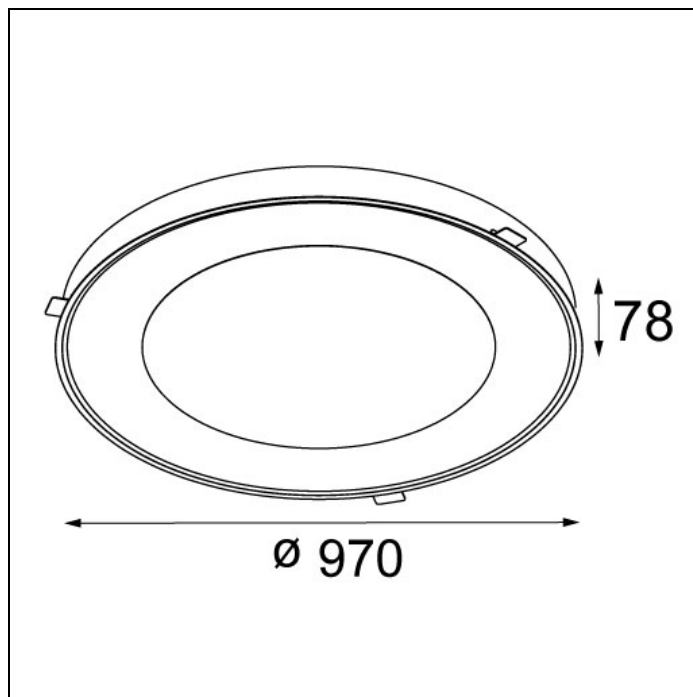

FLAT MOON ECLIPS

FLAT MOON ECLIPS 970 RECESSED LED DALI/PUSHDIM GI

Art. Nr. 13383432

SPECIFICATIONS

Gear / Transfo	LED gear incl.
Cut-out size	ø 950 h 150
Weight	16.7kg
Min. distance	0.1 m
Power supply	230V
IP	IP20
Glow wire test	650°
Lifetime	L80 B20 @ 50.000 hrs
CRI	90
CIE flux code	47/78/95/100/55
Lumen	4638 Lm
Efficacy	60 Lm/W
UGR	20
Adjustability	Not Applicable

Available label
<http://supemodular.com/assets/TYPE2.pdf>

	WARM WHITE 2700K / CRI 90+	WARM WHITE 3000K / CRI 90+	NEUTRAL WHITE 4000K / CRI 90+
black struc	13383332	13383432	13383532
white struc	13383309	13383409	13383509