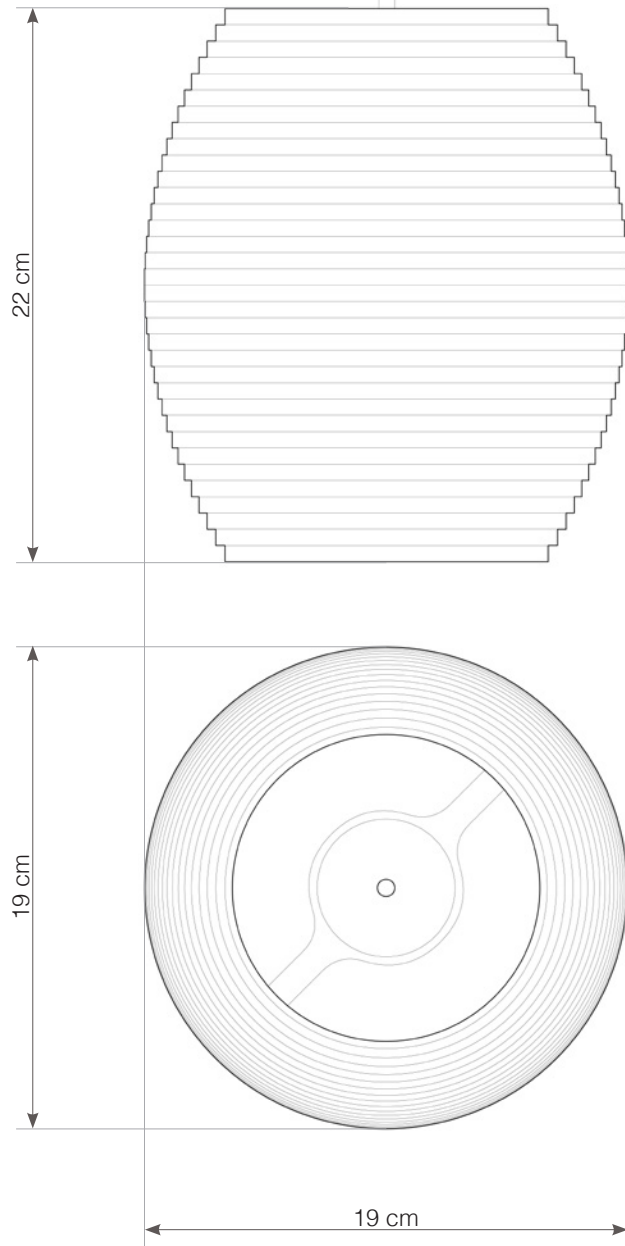

Oliv

1x @0W maximum incandescent
E27 socket | 230V 50Hz | Class II

For use with dimmable incandescent bulbs. Also compatible with CFL bulbs or dimmable LED bulbs of equivalent wattage.

Mounting Installation: Suspended

recycled cardboard

responsibly made in holland

proudly designed in seattle | usa

responsible handmade quality

nontoxic fire retardant treated

compressed air recommended cleaning

use in dry location only

designed to recycle

hardwired cord set + ceiling canopy

INCLUDES A TWO-METER WHITE FABRIC CORD AND A GRAY POWDER COATED STEEL CANOPY. ○●
FIVE-METER CORDS ARE AVAILABLE FOR AN ADDITIONAL CHARGE.

Scraplight shades are non-toxic and are handmade using responsible practices. Because all Scraplights are handmade, dimensions may vary slightly. This luminaire is compatible with bulbs of the energy classes A++, A+, A, B, C, D & E (EU No 874/2012).