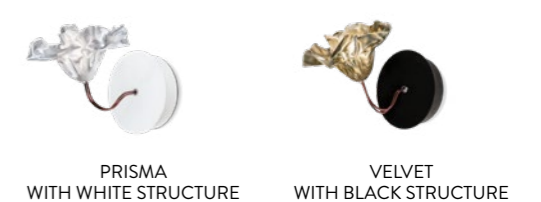

PRODUCT / PRODOTTO	DIMENSIONS / MISURE	COLOUR / COLORE	CODE / CODICE
TABLE LAMP LED: 1.3 W dimmable LED – 150 Lumen 2700 Kelvin - Rechargeable Li-ion Polymer Cell 3.7 Vdc 2500 mAh Charge 5 Vdc 1 A Battery duration: at max. intensity around 6,5 hours duration, at min. intensity around 60 hours duration Magnetic base and complementary anchor Made of: Lentiflex® / Copper wires Weight: net Kg 0,2 - gross Kg 0,6 Package: 19 x 19 x h 35 cm	26 cm (10") 15 cm (5-3/4") COMPLEMENTARY ANCHOR FOR WALL - RAL 9016 WHITE 7,3 cm (3") 0,1 cm (0,039")	☐ PRISMA ☐ WITH WHITE BASE ☒ VELVET ☒ WITH BLACK BASE	LAFT000PRS000BT000EU LAFT000VLV000BT000EU
ADDITIONAL LARGE MAGNETIC ANCHOR DISC RAL 9016 WHITE To be placed under a tablecloth or other fabric covering	14 cm (5-1/2") 0,1 cm (0,039")	☐ WHITE	ACC00TAV0003W_LAF
USB MULTICHARGER STATION 20 PORTS With: 20 USB, wire 1,50 m fan automatic heat dissipation Weight: net Kg 0,49 - gross Kg 0,53 Package: 15,5 x 15,5 x h. 7cm	6,5 cm (2-1/2") 14 cm (5-1/2") 7 cm (2-3/4")		ACC00CHAP020_000

LAFLEUR ENTIRE COLLECTION

FINISHES