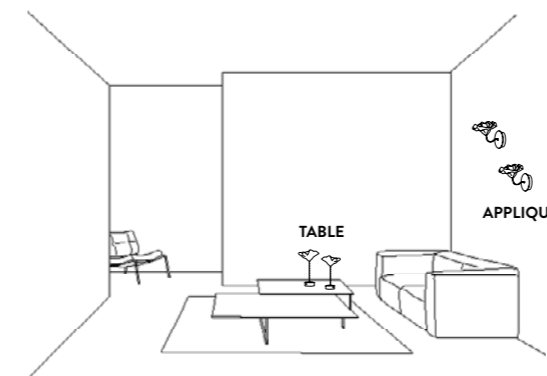

LAFLEUR ENTIRE COLLECTION