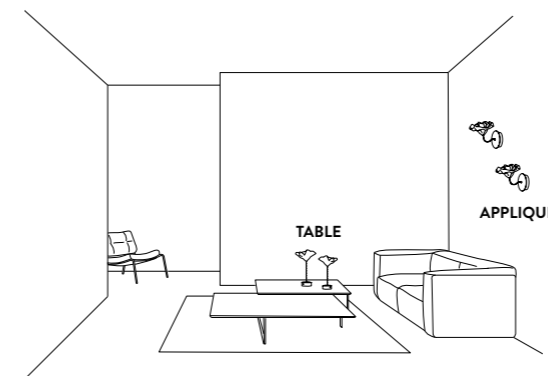

LAFLEUR ENTIRE COLLECTION