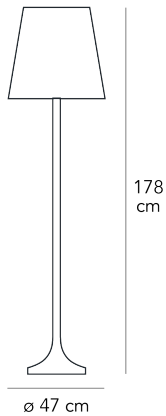

Floor lamp with dual switching. Painted metal frame. Diffuser made of blown glass with satin-finish. Partially dimmable light with sliding switch. Black power cable, dimmer and plug. European two-pole plug. Bulb not included.