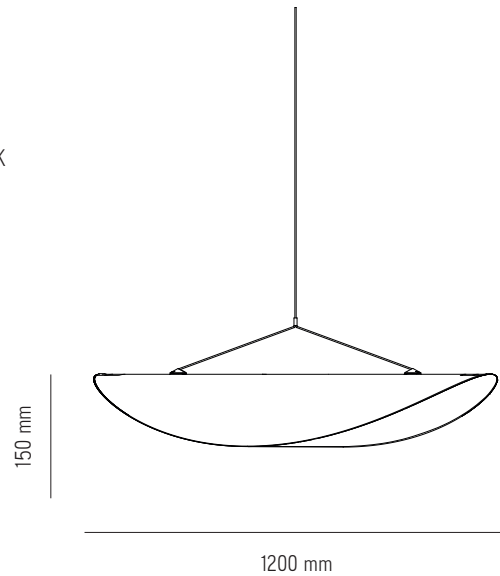

NEW WORKS.

Product Fact Sheet - Lighting - Tense Pendant Lamp, Ø120

Tense Pendant Lamp, Ø120

Panter & Tourron

Stretching to over one metre in length, the Tense pendant lamp appears like a soft cloud has floated in. A truly modern construction, its soft Tyvek diffuser represents a material both durable and soft – whilst being 100% recyclable. The flexibility of this paper-like diffuser allows its slim frame to accentuate the cloud like qualities of the Tense pendant lamp. Finished with a slimline LED light source, all components fit into a tube for ease of transport. A truly modern approach to lighting.

Ean No	Item No	Variation
5712826212202	21220	White Tyvek

NEW WORKS.

Product Fact Sheet - Lighting - Tense Pendant Lamp, Ø120

Specifications

Product Name	Tense Pendant Lamp
Designer	Panter & Tourron
Year	2020
Category	Lighting
Type	Pendant
Material	Shade in Tyvek membrane (100% recyclable) tightened up with carbon rods, cord in black PVC and dimmable LED light source.
Colour/Variant	White Tyvek
Product Dimensions	H: 150 x D: 800 x W: 900 mm
Packaging Dimensions	H: 640 x W: 1180 x D: 120 mm
Cord	Black PVC cord 5000 mm
Canape	Ø: 195 x H: 50 mm
Weight (incl. Packaging)	?? kg
Light Source	Dimmable LED 22W, 3000K (Results in ca. 2700K through lamp shade) Output: 36 Va / 550 Ma Input: 230VA/110mA, 50/60Hz, PF=0,95 Lumen: 2,000 lm, CRI: 80.
Bulb	Light source included
Certification	CE, Class II, IP22
County of origin	China
Master packaging	1