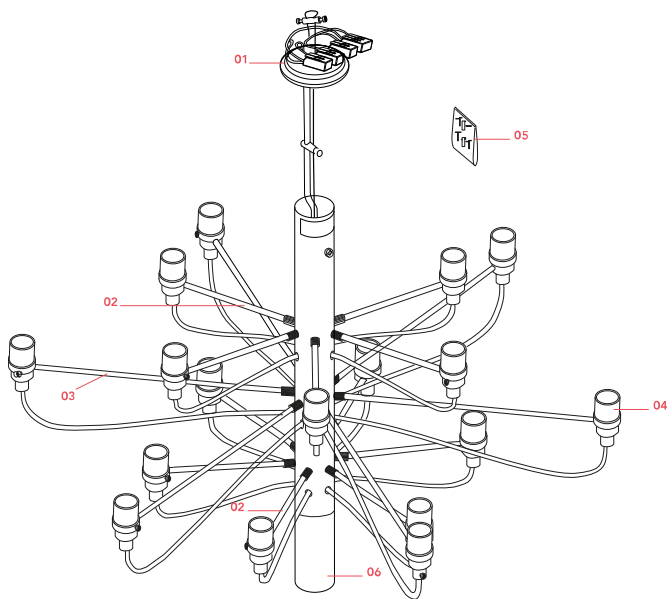

Physical

Colour	Matte Black
Length (mm)	670
Cord length (mm)	2800
Canopy dimension (mm)	36
Canopy width (mm)	146
Net weight (kg)	3.27
Package height (mm)	0
Package width (mm)	0
Package length (mm)	0
Package volume (m3)	0.02
IP internal	20

RF28889

LED Frosted Mini Lamp E14 2,7W
2700K Dimmable (Set 20pcs)

INCLUDED

RF28890

LED Clear Mini Lamp E14 2W
2200K Dimmable (Set 20pcs)

Spare Parts

- | | | |
|-----|------------------------------|-----------|
| 01. | Ceiling rose | RL7060800 |
| 02. | Opal black short arm (200mm) | RF26022 |
| 03. | Black Medium Arm (310mm) | RF33864 |
| 04. | 2097 E14 lamp holder | RL7050100 |
| 05. | Opal black screw kit | RF1400100 |
| 06. | Opal black lower cap | RF1400200 |

DOWNLOAD

RL7060800
Ceiling rose

RF26022
Opal black short arm (200mm)

RF33864
Black Medium Arm (310mm)

RL7050100
2097 E14 lamp holder

RF1400100
Opal black screw kit

RF1400200
Opal black lower cap