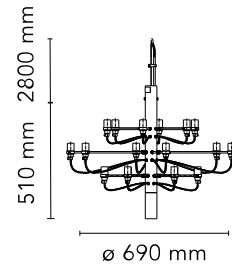

Are you a professional and your project needs consulting and support?

[BOOK AN APPOINTMENT](#)

Main specifications

EAN	8059607000397
Mounting	Suspension
Environments	Indoor dry location
Light Source Type	Bulb
Lamp category	LED retrofit
Lamp holders	E14
Ilcos	IBS/F
Number of heads	18
Power (W)	15

Physical

Colour	Matte Black
Length (mm)	670
Cord length (mm)	2800
Canopy dimension (mm)	36
Canopy width (mm)	146
Net weight (kg)	3.27
Package height (mm)	0
Package width (mm)	0
Package length (mm)	0
Package volume (m3)	0.02
IP internal	20