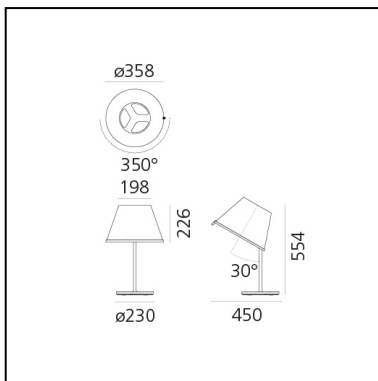

## LUMINAIRE

- Watt: **13W**
- Voltage: **220V-240V**
- Delivered lumen output: **1291lm**
- Efficiency: **85%**
- Efficacy: **99.33lm/W**
- CRI: **80**

## Notes

The diffuser tilts 30° and rotates 350° on its axis.

## FEATURES

- Product Code: **1128020A**
- Colour: **Parchment/Gray anthracite**
- Installation: **Table**
- Material: **Metal, zamac, polycarbonate, parchment paper**
- Series: **Design Collection**
- Environment: **Indoor**
- Area contract: **Hospitality**
- Emission: **Direct Spot**
- design by: **Matteo Thun & Partners**

## DIMENSIONS

- Height: **554 mm**
- Diameter: **358 mm**
- Base Diameter: **230 mm**
- Max Extension Length: **450 mm**
- Inclination: **300 mm**
- Rotation: **3500 mm°**
- Impact Resistance: **N/D**
- Glow Wire Test: **750°**