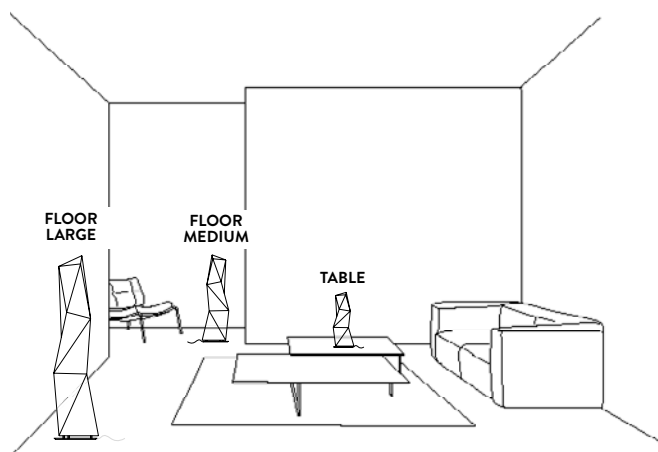

PRODUCT	DIMENSION	COLOUR	CODE
FLOOR LARGE Bulbs E26: 💡 1 X 12W LED Filament Made of: Opalflex® With: Aluminium base Weight: net 5,6 - gross 8,4 lb Package: 13 x 11 x h 47,6 in		☐ WHITE	DIAFL00WHT00000000US
FLOOR MEDIUM Bulbs E26: 💡 1 X 12W LED Filament Made of: Opalflex® With: Aluminium base Weight: net 2,8 - gross 3,6 lb Package: 9,4 x 9,4 x h 29,5 in		☐ WHITE	DIATM00WHT00000000US
TABLE SMALL Bulbs E12: 💡 1 X 6W LED Filament Made of: Opalflex® With: Aluminium base Weight: net 1,3 - gross 1,3 lb Package: 8,3 x 8,7 x h 18,5 in		☐ WHITE	DIATS00WHT00000000US

DIAMOND ENTIRE COLLECTION

FINISHES