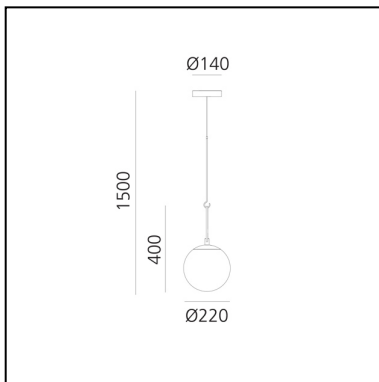

nh 22 Suspension

Neri&Hu

IP20    Dimmerable: 

LUMINAIRE

- Watt: **13W**
- Voltage: **220-240V**
- Delivered lumen output: **1142lm**
- Efficiency: **75%**
- Efficacy: **87.83lm/W**
- CRI: **80**

DESCRIPTION

FEATURES

- Product Code: **1281010A**
- Colour: **Black/brass**
- Installation: **Suspension**
- Material: **Blown glass, brushed brass**
- Series: **Design Collection**
- Environment: **Indoor**
- design by: **Neri&Hu**

DIMENSIONS

- Height: **400 mm**
- Diameter: **220 mm**
- Base Diameter: **140 mm**

SOURCES NOT INCLUDED

- Category: **LED RETROFIT**
- Number: **1**
- Watt: **15W**
- Socket: **E27**