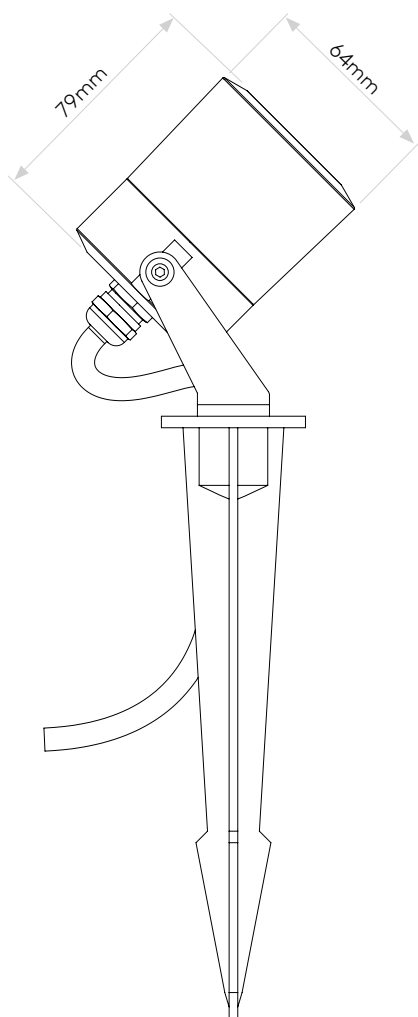

## LAMP

LIGHT SOURCE:	COB LED
MAXIMUM WATTAGE:	6.8W
LAMP INCLUDED:	Yes (Integral)
MAXIMUM LAMP LENGTH:	Not Applicable
LUMINOUS FLUX:	600 lm
COLOUR TEMP:	3000K
CRI:	80
R9:	9.7
MACADAM ELLIPSE:	Not Applicable
TILT ADJUSTABLE ANGLE:	Not Applicable
ROTATION ADJUSTABLE ANGLE:	Not Applicable
AVERAGE LIFESPAN:	36,300hrs
L70:	To Be Advised
BEAM ANGLE:	16°

Please note that some dimensions may vary slightly due to manufacturing tolerances, this includes cable entry and fixing holes

Veuillez noter que certaines dimensions peuvent varier légèrement en raison des tolérances de fabrication, y compris l'entrée de câble et les trous de fixation.