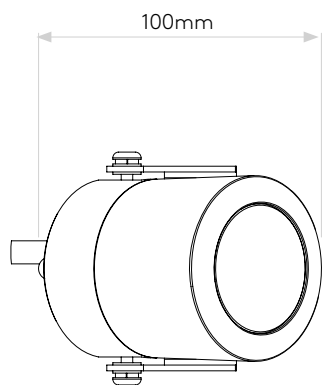

Please note that some dimensions may vary slightly due to manufacturing tolerances, this includes cable entry and fixing holes

Veuillez noter que certaines dimensions peuvent varier légèrement en raison des tolérances de fabrication, y compris l'entrée de câble et les trous de fixation.

Bitte beachten Sie, dass die Maße Fertigungstoleranzen unterliegen und daher in geringem Umfang von der angegebenen Größe abweichen können. Dies gilt auch für Kabeingänge und Befestigungslöcher.

Si prega notare che possono esserci piccole variazioni in alcune dimensioni dovute alle tolleranze di produzione, queste includono l'ingresso del cavo e i fori di fissaggio.