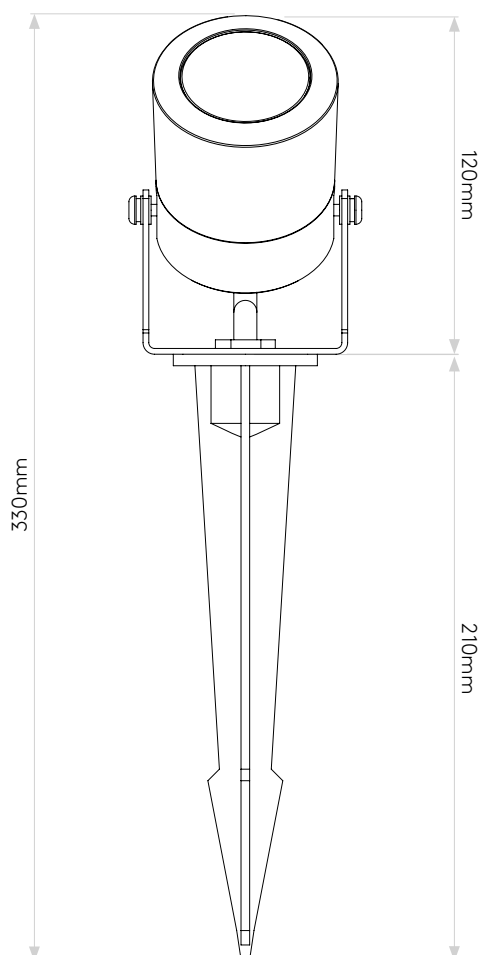

Please note that some dimensions may vary slightly due to manufacturing tolerances, this includes cable entry and fixing holes

Veuillez noter que certaines dimensions peuvent varier légèrement en raison des tolérances de fabrication, y compris l'entrée de câble et les trous de fixation.

Bitte beachten Sie, dass die Maße Fertigungstoleranzen unterliegen und daher in geringem Umfang von der angegebenen Größe abweichen können. Dies gilt auch für Kabeingänge und Befestigungslöcher.

Si prega notare che possono esserci piccole variazioni in alcune dimensioni dovute alle tolleranze di produzione, queste includono l'ingresso del cavo e i fori di fissaggio.