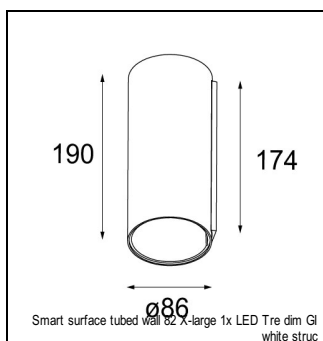

Art. Nr. 13320209

SPECIFICATIONS

Lamp	1x LED Array	
Gear / Transfo	LED gear not incl.	
Cut-out size	ø 76 h 55	
Weight	0.65kg	
Min. distance	0.1 m	
IP	IP20	
Glow wire test	960°	
CRI	90	
Power supply	500mA 18.4Vf	350mA 17.8Vf
Connected load	9.2W	6.3W
Lumen	572lm	440lm
Efficacy	62lm/W	71lm/W
UGR	22	21
Adjustability	h 355° v 25°	
Remark	! 3500 on request ! can be combined with Smart mask, Smart surface box, Smart surface tubed, Smart surface tubed suspension, Smart tubed wall	

RECESSED-FRAME

12500230	SMART RECESSED RING 82
----------	------------------------

CONBOX

10889830	CONBOX 190X192X130X256
----------	------------------------

SURFACE-TUBED

12842009	SMART SURFACE TUBED SUSPENSION 82 LARGE LED GI WHITE STRUC
12842032	SMART SURFACE TUBED SUSPENSION 82 LARGE LED GI BLACK STRUC
12842024	SMART SURFACE TUBED SUSPENSION 82 LARGE LED GI BRUSHED ALU
12842209	SMART SURFACE TUBED SUSPENSION 82 XL LED TRE DIM GI WHITE STRUC
12842232	SMART SURFACE TUBED SUSPENSION 82 XL LED TRE DIM GI BLACK STRUC
12842224	SMART SURFACE TUBED SUSPENSION 82 XL LED TRE DIM GI BRUSHED ALU
12842309	SMART SURFACE TUBED SUSPENSION 82 XL LED 1-10V/PUSHDIM GI WHITE STRUC
12842332	SMART SURFACE TUBED SUSPENSION 82 XL LED 1-10V/PUSHDIM GI BLACK STRUC