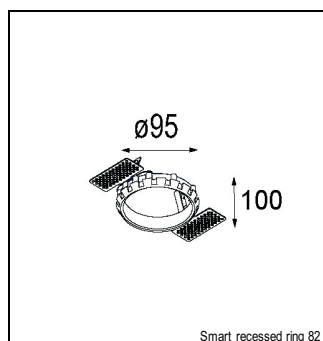

Art. Nr. 13320209

SPECIFICATIONS

Lamp	1x LED Array	
Gear / Transfo	LED gear not incl.	
Cut-out size	ø 76 h 55	
Weight	0.65kg	
Min. distance	0.1 m	
IP	IP20	
Glow wire test	960°	
CRI	90	
Power supply	500mA 18.4Vf	350mA 17.8Vf
Connected load	9.2W	6.3W
Lumen	572lm	440lm
Efficacy	62lm/W	71lm/W
UGR	22	21
Adjustability	h 355° v 25°	
Remark	! 3500 on request ! can be combined with Smart mask, Smart surface box, Smart surface tubed, Smart surface tubed suspension, Smart tubed wall	

RECESSED-FRAME

12500230	SMART RECESSED RING 82
----------	------------------------

CONBOX

10889830	CONBOX 190X192X130X256
----------	------------------------

SURFACE-TUBED

12842009	SMART SURFACE TUBED SUSPENSION 82 LARGE LED GI WHITE STRUC
12842032	SMART SURFACE TUBED SUSPENSION 82 LARGE LED GI BLACK STRUC
12842024	SMART SURFACE TUBED SUSPENSION 82 LARGE LED GI BRUSHED ALU
12842209	SMART SURFACE TUBED SUSPENSION 82 XL LED TRE DIM GI WHITE STRUC
12842232	SMART SURFACE TUBED SUSPENSION 82 XL LED TRE DIM GI BLACK STRUC
12842224	SMART SURFACE TUBED SUSPENSION 82 XL LED TRE DIM GI BRUSHED ALU
12842309	SMART SURFACE TUBED SUSPENSION 82 XL LED 1-10V/PUSHDIM GI WHITE STRUC
12842332	SMART SURFACE TUBED SUSPENSION 82 XL LED 1-10V/PUSHDIM GI BLACK STRUC