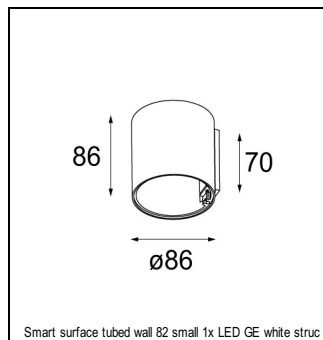

Art. Nr. 13320209

SPECIFICATIONS

Lamp	1x LED Array	
Gear / Transfo	LED gear not incl.	
Cut-out size	ø 76 h 55	
Weight	0.65kg	
Min. distance	0.1 m	
IP	IP20	
Glow wire test	960°	
CRI	90	
Power supply	500mA 18.4Vf	350mA 17.8Vf
Connected load	9.2W	6.3W
Lumen	572lm	440lm
Efficacy	62lm/W	71lm/W
UGR	22	21
Adjustability	h 355° v 25°	
Remark	! 3500 on request ! can be combined with Smart mask, Smart surface box, Smart surface tubed, Smart surface tubed suspension, Smart tubed wall	

RECESSED-FRAME

12500230	SMART RECESSED RING 82
----------	------------------------

CONBOX

10889830	CONBOX 190X192X130X256
----------	------------------------

SURFACE-TUBED

12842009	SMART SURFACE TUBED SUSPENSION 82 LARGE LED GI WHITE STRUC
12842032	SMART SURFACE TUBED SUSPENSION 82 LARGE LED GI BLACK STRUC
12842024	SMART SURFACE TUBED SUSPENSION 82 LARGE LED GI BRUSHED ALU
12842209	SMART SURFACE TUBED SUSPENSION 82 XL LED TRE DIM GI WHITE STRUC
12842232	SMART SURFACE TUBED SUSPENSION 82 XL LED TRE DIM GI BLACK STRUC
12842224	SMART SURFACE TUBED SUSPENSION 82 XL LED TRE DIM GI BRUSHED ALU
12842309	SMART SURFACE TUBED SUSPENSION 82 XL LED 1-10V/PUSHDIM GI WHITE STRUC
12842332	SMART SURFACE TUBED SUSPENSION 82 XL LED 1-10V/PUSHDIM GI BLACK STRUC