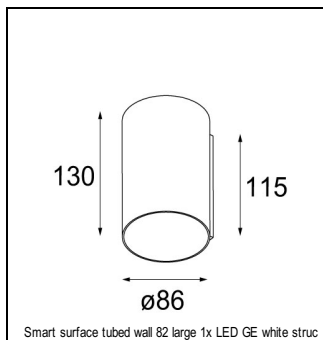

Art. Nr. 13320209

SPECIFICATIONS

Lamp	1x LED Array	
Gear / Transfo	LED gear not incl.	
Cut-out size	ø 76 h 55	
Weight	0.65kg	
Min. distance	0.1 m	
IP	IP20	
Glow wire test	960°	
CRI	90	
Power supply	500mA 18.4Vf	350mA 17.8Vf
Connected load	9.2W	6.3W
Lumen	572lm	440lm
Efficacy	62lm/W	71lm/W
UGR	22	21
Adjustability	h 355° v 25°	
Remark	! 3500 on request ! can be combined with Smart mask, Smart surface box, Smart surface tubed, Smart surface tubed suspension, Smart tubed wall	

RECESSED-FRAME

12500230	SMART RECESSED RING 82
----------	------------------------

CONBOX

10889830	CONBOX 190X192X130X256
----------	------------------------

SURFACE-TUBED

12842009	SMART SURFACE TUBED SUSPENSION 82 LARGE LED GI WHITE STRUC
12842032	SMART SURFACE TUBED SUSPENSION 82 LARGE LED GI BLACK STRUC
12842024	SMART SURFACE TUBED SUSPENSION 82 LARGE LED GI BRUSHED ALU
12842209	SMART SURFACE TUBED SUSPENSION 82 XL LED TRE DIM GI WHITE STRUC
12842232	SMART SURFACE TUBED SUSPENSION 82 XL LED TRE DIM GI BLACK STRUC
12842224	SMART SURFACE TUBED SUSPENSION 82 XL LED TRE DIM GI BRUSHED ALU
12842309	SMART SURFACE TUBED SUSPENSION 82 XL LED 1-10V/PUSHDIM GI WHITE STRUC
12842332	SMART SURFACE TUBED SUSPENSION 82 XL LED 1-10V/PUSHDIM GI BLACK STRUC