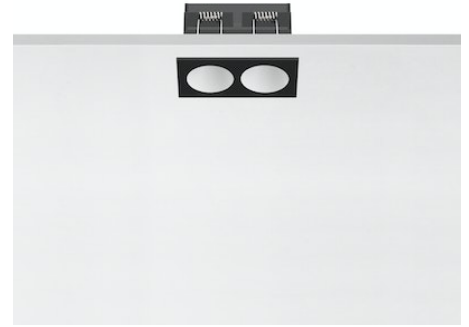

# FLOS

03.9110.14A Black/White

## Light Shadow Fixed Trim 2 Spots Optic Medium

NEW

Designed by FLOS Architectural, 2022

Recessed integrated luminaire with 2 LED lighting spots. Remote power supply included (220-240V).

Are you a professional and your project needs consulting and support?

### Main specifications

Mounting	Ceiling recessed
Environments	Indoor dry location
LED type	Power LED
Lamp category	LED
Ilcos	No
Number of heads	1
Power (W)	7
Source flux (lm)	570
System flux (lm)	470

### Physical

Colour	Black/White
Trim	Yes
Orientation	Fixed
Recessed depth (mm)	150
Length (mm)	77
Net weight (kg)	0.25
IP internal	20
IP external	55