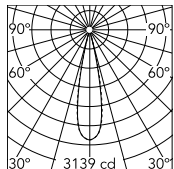

### Technical Drawings

2D [↓ ZIP](#)

3D [↓ ZIP](#)

[↓ ZIP](#) Bim

## Schematic light drawing

Beam Angle: 22°

h(m)	E(lx)	D(m)
1	3139	0.39
2	785	0.78
3	349	1.17
4	196	1.56
5	126	1.95

Luminous flux Luminaire  
470 lm (EXTREME CUT OFF)

### Photometric

Lighting type	Direct
Light distribution	Symmetric
CCT (K)	3000
CRI>	90
Beam angle C0-180 (°)	22
Beam angle C90-270 (°)	22