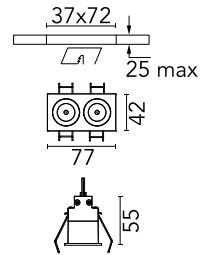

Recessed integrated luminaire with 2 LED lighting spots. Remote power supply included (220-240V).

Are you a professional and your project needs consulting and support?

BOOK AN APPOINTMENT