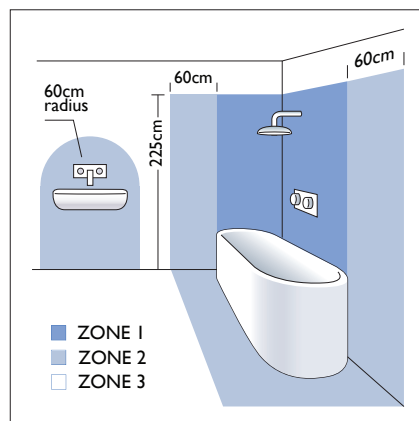

# 0850 Tosca chrome

1 x 1w LED		incl.
------------	--	-------

3000K	Seoul LED
-------	-----------

LED Driver		incl.
------------	--	-------

Zones	<b>3</b>
-------	----------

Astro Lighting Ltd.  
G2 River Way, Harlow  
CM20 2DP, Great Britain