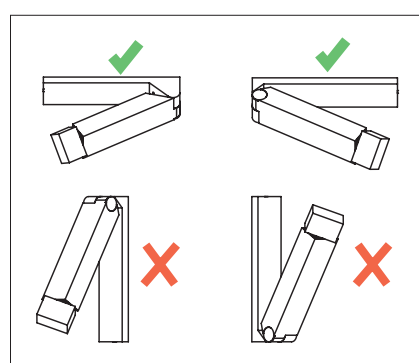

# 0850 Tosca chrome

1 x 1w LED		incl.
------------	--	-------

3000K	Seoul LED
-------	-----------

LED Driver		incl.
------------	--	-------

Zones	<b>3</b>
-------	----------

Astro Lighting Ltd.  
G2 River Way, Harlow  
CM20 2DP, Great Britain