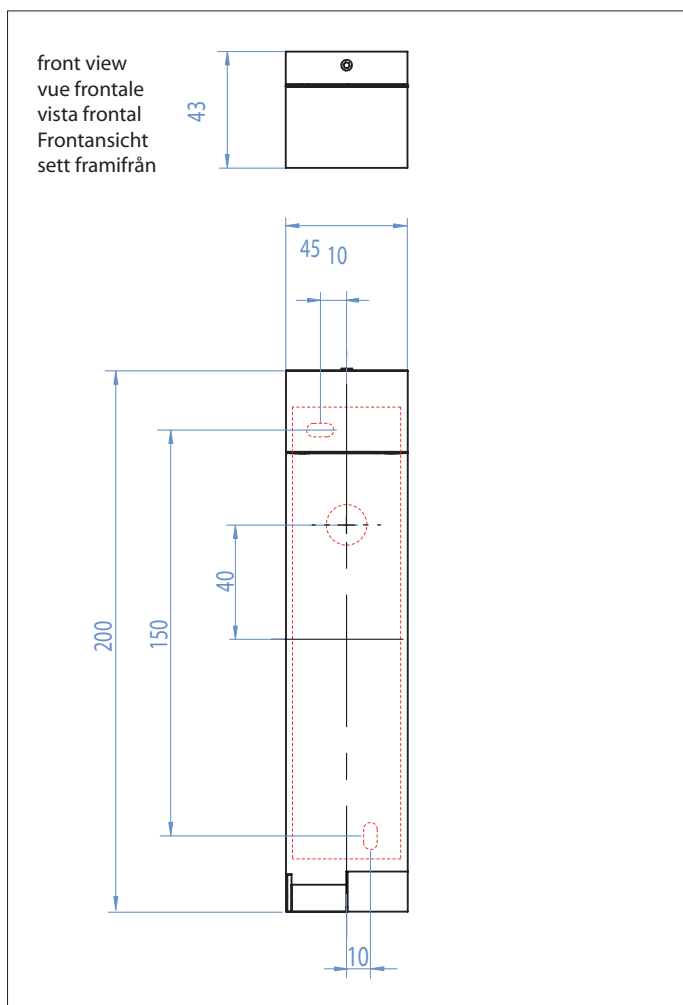

# 0850 Tosca chrome

1 x 1w LED		incl.
------------	--	-------

3000K	Seoul LED
-------	-----------

LED Driver		incl.
------------	--	-------

Zones	<b>3</b>
-------	----------

Astro Lighting Ltd.  
G2 River Way, Harlow  
CM20 2DP, Great Britain