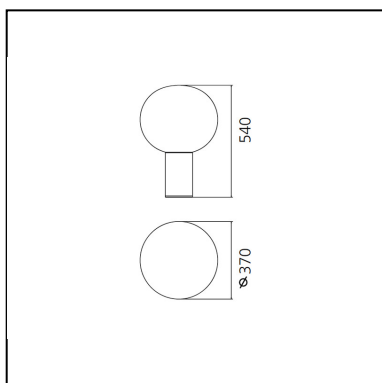

Laguna 37 Table - Satin Brass

Matteo Thun & Partners

IP20  

LUMINAIRE

- Watt: **20W**
- Voltage: **220-240V**
- Delivered lumen output: **1507lm**
- Efficiency: **76%**
- Efficacy: **88.66lm/W**
- CRI: **80**
- Dimmer Typology: **Microswitch Dimmer**

DESCRIPTION

A cylindrical base accommodates the light source, concealing it while supporting the blown glass diffuser. The blown milk glass with plate-glass shading makes it possible to achieve a soft light on the work surface or the wall and a higher-performing light towards the room.

FEATURES

- Product Code: **1809140A**
- Colour: **Satin brass**
- Installation: **Table**
- Material: **Blown glass, aluminium**
- Series: **Design Collection**
- design by: **Matteo Thun & Partners**

DIMENSIONS

- Height: **541 mm**
- Diameter: **370 mm**
- Base Diameter: **130 mm**
- Glow Wire Test: **750°**

SOURCES NOT INCLUDED

- Category: **LED RETROFIT**
- Number: **1**
- Watt: **20W**
- Socket: **E27**