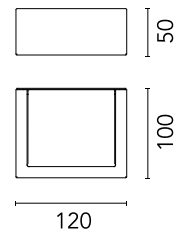

FLOS

F015B22A000 Primer

Mile Wall 1 Washer Down

NEW

Designed by Antonio Citterio

LED - Power LED - 4.9W - 291lm - 2700K - CRI> 80

LED light source included. Integrated 220-240V ON/OFF electrical power. Equipped with double cable gland for electrical connection.

Are you a professional and your project needs consulting and support?

BOOK AN APPOINTMENT

Main specifications

Mounting	Wall
Environments	Outdoor wet location
LED type	Power LED
Lamp category	LED
Number of heads	1
Power (W)	4.9
System flux (lm)	291

Physical

Colour	Primer
Orientation	Fixed
Net weight (kg)	0.5
IP internal	65

Download

Mounting instructions [↓ ZIP](#)

Photometric Files

LDT / IES [↓ ZIP](#)

Technical Drawings

2D [↓ ZIP](#)