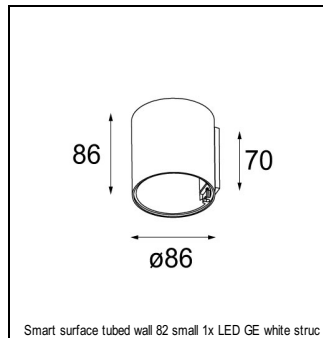

12846409	SMART SURFACE TUBED WALL 82 LARGE 1X LED GE WHITE STRUC
12846432	SMART SURFACE TUBED WALL 82 LARGE 1X LED GE BLACK STRUC
12846609	SMART SURFACE TUBED WALL 82 SMALL 1X LED GE WHITE STRUC
12846632	SMART SURFACE TUBED WALL 82 SMALL 1X LED GE BLACK STRUC
12846009	SMART SURFACE TUBED WALL 82 X-LARGE 1X LED GE WHITE STRUC
12846032	SMART SURFACE TUBED WALL 82 X-LARGE 1X LED GE BLACK STRUC
12846709	SMART SURFACE TUBED WALL 82 X-LARGE 2X LED GE WHITE STRUC
12846732	SMART SURFACE TUBED WALL 82 X-LARGE 2X LED GE BLACK STRUC

RECESSED-FRAME

12500230	SMART RECESSED RING 82

CONBOX

10889830	CONBOX 190X192X130X256

SURFACE-TUBED

12845009	SMART SURFACE TUBED 82 LARGE LED GE WHITE STRUC
12845032	SMART SURFACE TUBED 82 LARGE LED GE BLACK STRUC
12845024	SMART SURFACE TUBED 82 LARGE LED GE BRUSHED ALU
12841009	SMART SURFACE TUBED 82 SMALL LED GE WHITE STRUC
12841032	SMART SURFACE TUBED 82 SMALL LED GE BLACK STRUC
12843309	SMART SURFACE TUBED 82 XL LED GE WHITE STRUC
12843332	SMART SURFACE TUBED 82 XL LED GE BLACK STRUC
12842809	SMART SURFACE TUBED SUSPENSION 82 LARGE LED GE WHITE STRUC
12842832	SMART SURFACE TUBED SUSPENSION 82 LARGE LED GE BLACK STRUC
12842909	SMART SURFACE TUBED SUSPENSION 82 XL LED GE WHITE STRUC
12842932	SMART SURFACE TUBED SUSPENSION 82 XL LED GE BLACK STRUC

MASK

12500132	SMART MASK 82 2X BLACK STRUC
12500109	SMART MASK 82 2X WHITE STRUC
12500146	SMART MASK 82 2X GOLD
12500032	SMART MASK 82 1X BLACK STRUC