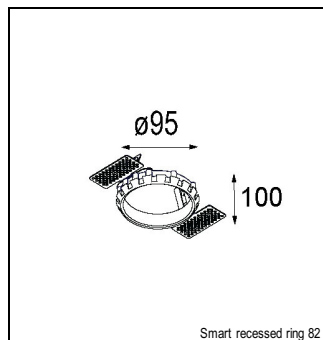

12846409	SMART SURFACE TUBED WALL 82 LARGE 1X LED GE WHITE STRUC
12846432	SMART SURFACE TUBED WALL 82 LARGE 1X LED GE BLACK STRUC
12846609	SMART SURFACE TUBED WALL 82 SMALL 1X LED GE WHITE STRUC
12846632	SMART SURFACE TUBED WALL 82 SMALL 1X LED GE BLACK STRUC
12846009	SMART SURFACE TUBED WALL 82 X-LARGE 1X LED GE WHITE STRUC
12846032	SMART SURFACE TUBED WALL 82 X-LARGE 1X LED GE BLACK STRUC
12846709	SMART SURFACE TUBED WALL 82 X-LARGE 2X LED GE WHITE STRUC
12846732	SMART SURFACE TUBED WALL 82 X-LARGE 2X LED GE BLACK STRUC

RECESSED-FRAME

12500230	SMART RECESSED RING 82

CONBOX

10889830	CONBOX 190X192X130X256

SURFACE-TUBED

12845009	SMART SURFACE TUBED 82 LARGE LED GE WHITE STRUC
12845032	SMART SURFACE TUBED 82 LARGE LED GE BLACK STRUC
12845024	SMART SURFACE TUBED 82 LARGE LED GE BRUSHED ALU
12841009	SMART SURFACE TUBED 82 SMALL LED GE WHITE STRUC
12841032	SMART SURFACE TUBED 82 SMALL LED GE BLACK STRUC
12843309	SMART SURFACE TUBED 82 XL LED GE WHITE STRUC
12843332	SMART SURFACE TUBED 82 XL LED GE BLACK STRUC
12842809	SMART SURFACE TUBED SUSPENSION 82 LARGE LED GE WHITE STRUC
12842832	SMART SURFACE TUBED SUSPENSION 82 LARGE LED GE BLACK STRUC
12842909	SMART SURFACE TUBED SUSPENSION 82 XL LED GE WHITE STRUC
12842932	SMART SURFACE TUBED SUSPENSION 82 XL LED GE BLACK STRUC

MASK

12500132	SMART MASK 82 2X BLACK STRUC
12500109	SMART MASK 82 2X WHITE STRUC
12500146	SMART MASK 82 2X GOLD
12500032	SMART MASK 82 1X BLACK STRUC