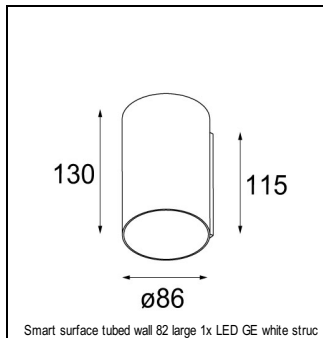

12846409	SMART SURFACE TUBED WALL 82 LARGE 1X LED GE WHITE STRUC
12846432	SMART SURFACE TUBED WALL 82 LARGE 1X LED GE BLACK STRUC
12846609	SMART SURFACE TUBED WALL 82 SMALL 1X LED GE WHITE STRUC
12846632	SMART SURFACE TUBED WALL 82 SMALL 1X LED GE BLACK STRUC
12846009	SMART SURFACE TUBED WALL 82 X-LARGE 1X LED GE WHITE STRUC
12846032	SMART SURFACE TUBED WALL 82 X-LARGE 1X LED GE BLACK STRUC
12846709	SMART SURFACE TUBED WALL 82 X-LARGE 2X LED GE WHITE STRUC
12846732	SMART SURFACE TUBED WALL 82 X-LARGE 2X LED GE BLACK STRUC

RECESSED-FRAME

12500230	SMART RECESSED RING 82

CONBOX

10889830	CONBOX 190X192X130X256

SURFACE-TUBED

12845009	SMART SURFACE TUBED 82 LARGE LED GE WHITE STRUC
12845032	SMART SURFACE TUBED 82 LARGE LED GE BLACK STRUC
12845024	SMART SURFACE TUBED 82 LARGE LED GE BRUSHED ALU
12841009	SMART SURFACE TUBED 82 SMALL LED GE WHITE STRUC
12841032	SMART SURFACE TUBED 82 SMALL LED GE BLACK STRUC
12843309	SMART SURFACE TUBED 82 XL LED GE WHITE STRUC
12843332	SMART SURFACE TUBED 82 XL LED GE BLACK STRUC
12842809	SMART SURFACE TUBED SUSPENSION 82 LARGE LED GE WHITE STRUC
12842832	SMART SURFACE TUBED SUSPENSION 82 LARGE LED GE BLACK STRUC
12842909	SMART SURFACE TUBED SUSPENSION 82 XL LED GE WHITE STRUC
12842932	SMART SURFACE TUBED SUSPENSION 82 XL LED GE BLACK STRUC

MASK

12500132	SMART MASK 82 2X BLACK STRUC
12500109	SMART MASK 82 2X WHITE STRUC
12500146	SMART MASK 82 2X GOLD
12500032	SMART MASK 82 1X BLACK STRUC