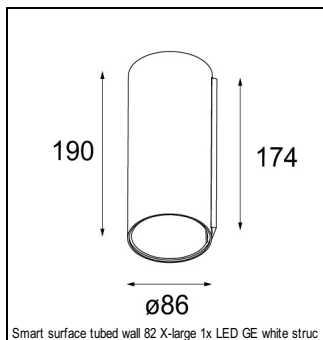

12846409	SMART SURFACE TUBED WALL 82 LARGE 1X LED GE WHITE STRUC
12846432	SMART SURFACE TUBED WALL 82 LARGE 1X LED GE BLACK STRUC
12846609	SMART SURFACE TUBED WALL 82 SMALL 1X LED GE WHITE STRUC
12846632	SMART SURFACE TUBED WALL 82 SMALL 1X LED GE BLACK STRUC
12846009	SMART SURFACE TUBED WALL 82 X-LARGE 1X LED GE WHITE STRUC
12846032	SMART SURFACE TUBED WALL 82 X-LARGE 1X LED GE BLACK STRUC
12846709	SMART SURFACE TUBED WALL 82 X-LARGE 2X LED GE WHITE STRUC
12846732	SMART SURFACE TUBED WALL 82 X-LARGE 2X LED GE BLACK STRUC

RECESSED-FRAME

12500230	SMART RECESSED RING 82

CONBOX

10889830	CONBOX 190X192X130X256

SURFACE-TUBED

12845009	SMART SURFACE TUBED 82 LARGE LED GE WHITE STRUC
12845032	SMART SURFACE TUBED 82 LARGE LED GE BLACK STRUC
12845024	SMART SURFACE TUBED 82 LARGE LED GE BRUSHED ALU
12841009	SMART SURFACE TUBED 82 SMALL LED GE WHITE STRUC
12841032	SMART SURFACE TUBED 82 SMALL LED GE BLACK STRUC
12843309	SMART SURFACE TUBED 82 XL LED GE WHITE STRUC
12843332	SMART SURFACE TUBED 82 XL LED GE BLACK STRUC
12842809	SMART SURFACE TUBED SUSPENSION 82 LARGE LED GE WHITE STRUC
12842832	SMART SURFACE TUBED SUSPENSION 82 LARGE LED GE BLACK STRUC
12842909	SMART SURFACE TUBED SUSPENSION 82 XL LED GE WHITE STRUC
12842932	SMART SURFACE TUBED SUSPENSION 82 XL LED GE BLACK STRUC

MASK

12500132	SMART MASK 82 2X BLACK STRUC
12500109	SMART MASK 82 2X WHITE STRUC
12500146	SMART MASK 82 2X GOLD
12500032	SMART MASK 82 1X BLACK STRUC