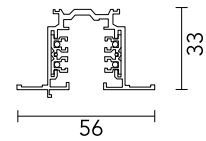

Are you a professional and your project needs consulting and support?

[BOOK AN APPOINTMENT](#)

Main specifications

Mounting	Ceiling recessed
Environments	Indoor dry location
Icos	No

Physical

Colour	Matte Black
Trim	No
Length (mm)	2000
Net weight (kg)	0.80
IP internal	20
IP external	20