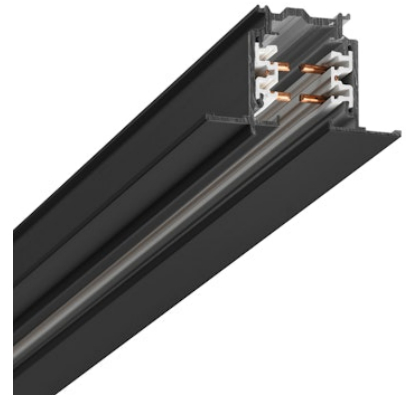

FLOS

60.3820.14ADA Matte Black

Three Phase Track Recessed Dali 2000 mm

Designed by FLOS Architectural, 2014

Length: 2000 - Ceiling recessed

GLOBAL TRACK offers benefits for advanced installations: the main connectors are feedable and the feeding cable can be hidden under the elegant suspension accessories. GLOBAL TRACK lighting tracks are designed for easy surface mounting on ceilings and walls, or recessed mounting in suspended ceilings. Lighting tracks can be suspended at any desired height. Other advantages of the three-circuit system are its high loading capacity and the possibility of forming independent fixture groups in all three circuits. This permits illumination of the most demanding environments.