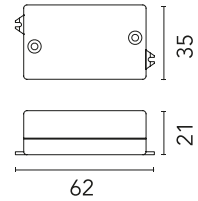

FLOS

60.8079

Electronic transformer with constant voltage (24V) for LED. 8W, 220/240V, 50/60H

Are you a professional and your project needs consulting and support?

[BOOK AN APPOINTMENT](#)

Main specifications