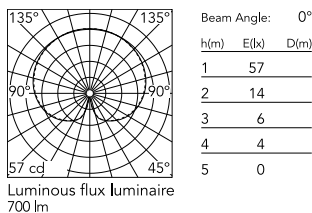

Schematic light drawing