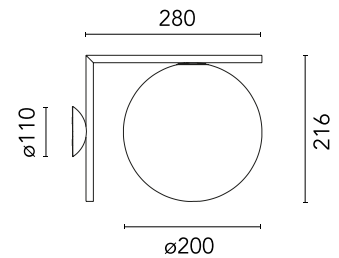

Light source excluded. Optional LED bulb sold separately. Wall mounting system contains the wiring system. Watertight cable gland included.

Are you a professional and your project needs consulting and support?

[BOOK AN APPOINTMENT](#)