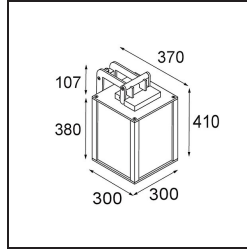

Date
Customer
Project
Type

Kabaz Wall 1x IP44 LED 2700K Black Structure

Specifications

Material	11130732
Light Source Type	LED
Colour Temperature	2700K
Lifetime	15,000 Hours
Lamp Included	Yes
Number of Light Sources	1
Light Direction	Down
Input Voltage	230V
Luminaire power (W)	12.0
Electrical Class	I
IP Rating	44
Glow wire rating (°C)	960
Indoor/Outdoor	Outdoor
Application	Wall
Mounting	Surface
Adjustability	Not Applicable
Distance to Lighted Object (m)	0,1
Primary Colour & Primary Finish	Black, Structure
Gross weight (g)	7725.0
Delivered lumens (lm)	504
Efficacy (lm/W)	42