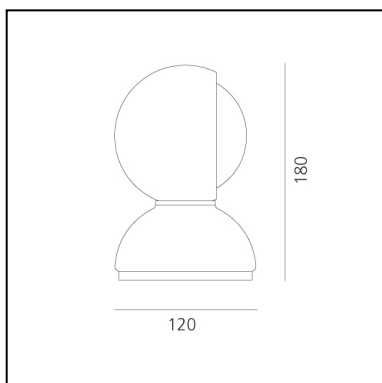

Eclisse PVD Mirror

Vico Magistretti

IP20   EAC  

LUMINAIRE

- Watt: **5W**
- Voltage: **220V-240V**
- Delivered lumen output: **170lm**

DESCRIPTION

Eclisse, designed by Vico Magistretti in 1965, won the Compasso d'Oro Award in 1967 and became an ambassador of Italian design worldwide. Eclisse is an avant-garde balance between form and function, design and utility. The concept's foundation lies in its functionality of adjusting the intensity of light through its rotating inner shade that "eclipses" the light source. In fact, with a fixed outer shell and a moveable inner shell the lamp can provide direct or diffuse light.

DIMENSIONS

- Height: **180 mm**
- Diameter: **120 mm**
- Base Diameter: **120 mm**
- Impact Resistance: **N/D**
- Glow Wire Test: **850°**

SOURCES NOT INCLUDED

- Category: **LED RETROFIT**
- Number: **1**
- Watt: **5W**
- Socket: **E14**