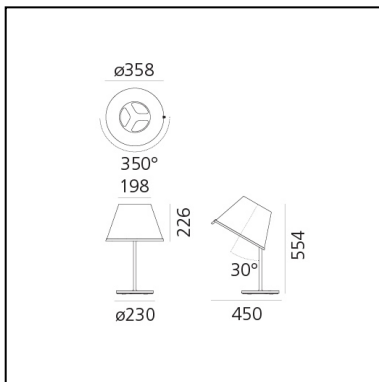

Choose Table - Parchment/Chrome

Matteo Thun & Partners

IP20   EAC  

LUMINAIRE

- Watt: **57W**
- Voltage: **220V-240V**
- Delivered lumen output: **1291lm**

Notes

The diffuser tilts 30° and rotates 350° on its axis.

DESCRIPTION

The diffuser, which characterises this lamp family with its materials and texture, can be tilted by 30° and rotated on its own axis to direct the light for reading.

FEATURES

- Product Code: **1128120A**
- Colour: **Parchment/Chrome**
- Installation: **Table**
- Material: **Metal, zamac, polycarbonate, parchment paper**
- Series: **Design Collection**
- Environment: **Indoor**
- Area contract: **Hospitality**
- Emission: **Direct Spot**
- design by: **Matteo Thun & Partners**

DIMENSIONS

- Height: **554 mm**
- Diameter: **358 mm**
- Base Diameter: **230 mm**
- Max Extension Length: **450 mm**
- Inclination: **300 mm**
- Rotation: **3500 mm°**
- Impact Resistance: **N/D**
- Glow Wire Test: **750°**

SOURCES NOT INCLUDED

- Category: **LED RETROFIT**
- Number: **1**
- Watt: **8W**
- Socket: **E27**