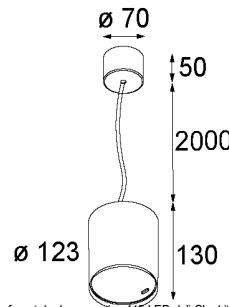

### SPECIFICATIONS

Lamp	1x LED Array		
Gear / Transfo	LED gear not incl.		
Cut-out size	ø 108 h 100		
Weight	0.522kg		
Min. distance	0.1		
IP	IP20		
Glow wire test	960°		
Lifetime	L80 B20 @ 50.000 hrs		
CRI	90		
Power supply	350mA	<b>500mA</b>	700mA
	31Vf	<b>32Vf</b>	34Vf
Connected load	11W	<b>16.25W</b>	23.6W
Lumen	806lm	<b>1105lm</b>	1470lm
Efficacy	73lm/W	<b>68lm/W</b>	62lm/W
UGR	12	<b>13</b>	14
Adjustability	Not Applicable		
Remark	! 3500K on request ! can be combined with Smart mask, Smart surface box, Smart surface tubed, Smart surface tubed suspension		

#### GYPKIT

12290530 | GYPKIT 190X190 - Ø108

RECESSED RING ø127 H100

Smart surface tubed 115 LED dali GI white struc

Smart surface tubed suspension 115 LED dali GI white struc

Smart surface tubed suspension 115 LED GE white struc