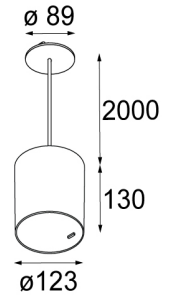

### SPECIFICATIONS

Lamp	1x LED Array		
Gear / Transfo	LED gear not incl.		
Cut-out size	ø 108 h 100		
Weight	0.522kg		
Min. distance	0.1		
IP	IP20		
Glow wire test	960°		
Lifetime	L80 B20 @ 50.000 hrs		
CRI	90		
Power supply	350mA	<b>500mA</b>	700mA
	31Vf	<b>32Vf</b>	34Vf
Connected load	11W	<b>16.25W</b>	23.6W
Lumen	806lm	<b>1105lm</b>	1470lm
Efficacy	73lm/W	<b>68lm/W</b>	62lm/W
UGR	12	<b>13</b>	14
Adjustability	Not Applicable		
Remark	! 3500K on request ! can be combined with Smart mask, Smart surface box, Smart surface tubed, Smart surface tubed suspension		

#### RECESSED-FRAME

12810230 | RECESSED RING Ø127 H100

#### GYPKIT

12290530 | GYPKIT 190X190 - Ø108

RECESSED RING ø127 H100

Smart surface tubed 115 LED dali GI white struc

Smart surface tubed suspension 115 LED dali GI white struc

Smart surface tubed suspension 115 LED GE white struc