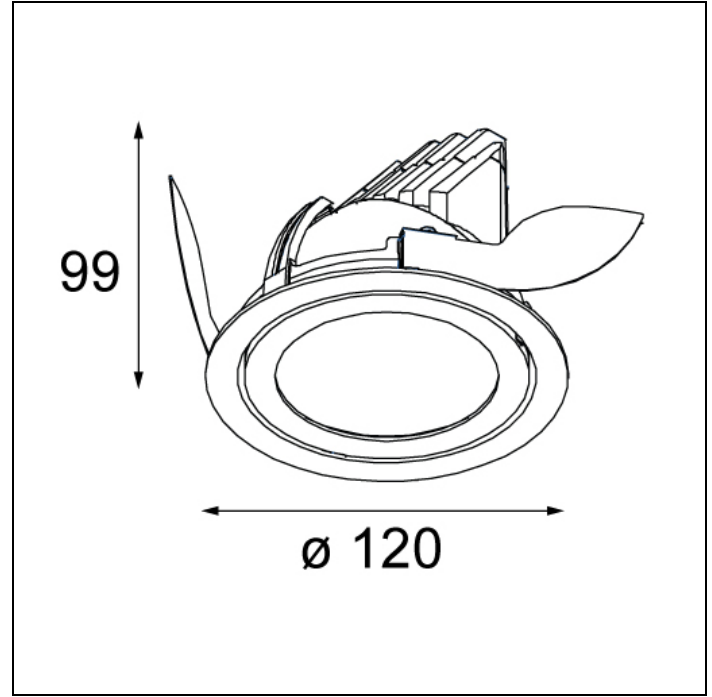

K120 ADJUSTABLE

K120 ADJUSTABLE LED GE

One letter is everything this elegant, simple and versatile spotlight portfolio needs. An example of a Modular classic, round, recessed and highly-bright K spotlights are ideal for hospitality and retail environments. A 45-degree inclination enables K to offer targeted illumination, highlighting the best aspects of key products, services and areas. We're adding yet another option to this core product to offer greater lighting flexibility for larger spaces. The K120 adjustable is the latest extension, with a larger diameter that offers a higher lumen output.

Art. Nr. 13342209

SPECIFICATIONS

Lamp	1x LED Array		
Gear / Transfo	LED gear not incl.		
Cut-out size	ø 114 h 200		
Weight	0.39kg		
Min. distance	0.1 m		
IP	IP20		
Glow wire test	960°		
Lifetime	L80 B20 @ 50.000 hrs		
CRI	90		
Power supply	350mA	500mA	700mA
	33.3Vf	34.3Vf	35.7Vf
Connected load	11.7W	17.2W	25W
Lumen	1368lm	1855lm	2438lm
Efficacy	117lm/W	108lm/W	98lm/W
UGR	21	22	23
Adjustability	h 359° v 45°		