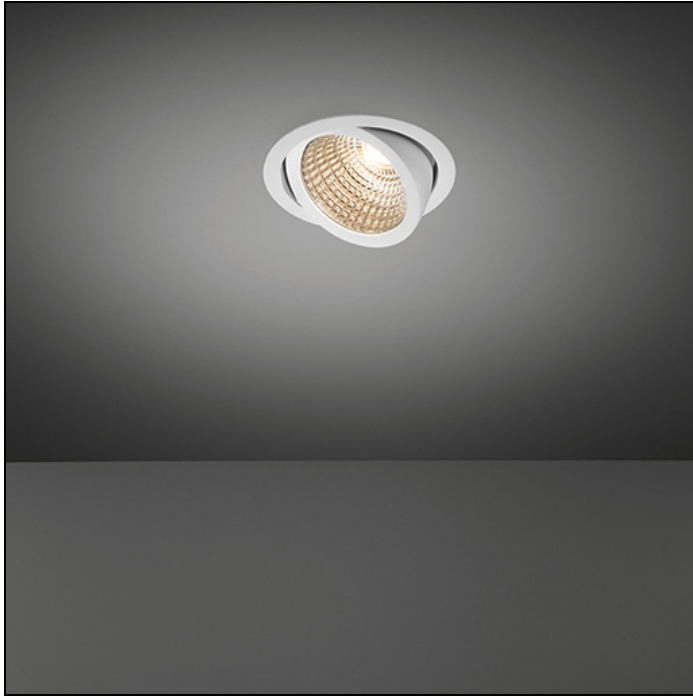

K120 ADJUSTABLE

K120 ADJUSTABLE LED GE

One letter is everything this elegant, simple and versatile spotlight portfolio needs. An example of a Modular classic, round, recessed and highly-bright K spotlights are ideal for hospitality and retail environments. A 45-degree inclination enables K to offer targeted illumination, highlighting the best aspects of key products, services and areas. We're adding yet another option to this core product to offer greater lighting flexibility for larger spaces. The K120 adjustable is the latest extension, with a larger diameter that offers a higher lumen output.

Art. Nr. 13342209

SPECIFICATIONS

Lamp	1x LED Array		
Gear / Transfo	LED gear not incl.		
Cut-out size	ø 114 h 200		
Weight	0.39kg		
Min. distance	0.1 m		
IP	IP20		
Glow wire test	960°		
Lifetime	L80 B20 @ 50.000 hrs		
CRI	90		
Power supply	350mA	500mA	700mA
	33.3Vf	34.3Vf	35.7Vf
Connected load	11.7W	17.2W	25W
Lumen	1368lm	1855lm	2438lm
Efficacy	117lm/W	108lm/W	98lm/W
UGR	21	22	23
Adjustability	h 359° v 45°		

	WARM WHITE 2700K / CRI 90+			WARM WHITE 3000K / CRI 90+			NEUTRAL WHITE 4000K / CRI 90+		
	SPOT 15°	MEDIUM 25°	FLOOD 40°	SPOT 15°	MEDIUM 25°	FLOOD 40°	SPOT 15°	MEDIUM 25°	FLOOD 40°
black struc	13340032	13340132	13340232	13341032	13341132	13341232	13342032	13342132	13342232
donkey grey struc	13340071	13340171	13340271	13341071	13341171	13341271	13342071	13342171	13342271
white struc	13340009	13340109	13340209	13341009	13341109	13341209	13342009	13342109	13342209

Available label
<http://supemodular.com/assets/TYPE2.pdf>

K120 ADJUSTABLE LED GE

ACCESSORIES

LENSES

10216903 | SPREADLENS Ø80

ANTIGLARE

10212802 | HONEYCOMB Ø80 BLACK
10217002 | CROSS BLADE Ø80 BLACK

HUE-BRIDGE