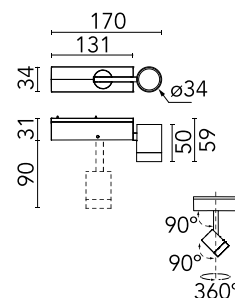

Are you a professional and your project needs consulting and support?

[BOOK AN APPOINTMENT](#)

Main specifications

Mounting	Track
Environments	Indoor dry location
Light Source Type	LED
LED type	Power LED
Lamp category	LED
Iicos	No
Bulb finish	Clear
Number of heads	1
Power (W)	8
System power (W)	8.4
System flux (lm)	403
Efficacy (lm/W)	47.98

Physical

Colour	Black
Trim	No
Orientation	Adjustable
Rotation (°)	360
Longitudinal tilting (°)	90
Spot diameter (mm)	34
Length (mm)	34
Net weight (kg)	0.19
IP internal	20
IP external	20

Download

[Mounting instructions](#)  PDF

Photometric Files

[LDT / IES](#)  ZIP

Technical Drawings

[2D](#)  ZIP

[3D](#)  ZIP

[Bim](#)  ZIP

Schematic light drawing

Beam Angle: 14°

h(m)	E(lx)	D(m)
1	5763	0.24
2	1441	0.49
3	640	0.73
4	360	0.98
5	231	1.22

Photometric

Lighting type	Direct
Light distribution	Symmetric
CCT (K)	2700
CRI>	90
McAdam steps (SDCM)	3
LED Life / Failure Ratio	L80B50
Beam angle C0-180 (°)	14
Beam angle C90-270 (°)	14
UGR _L	14