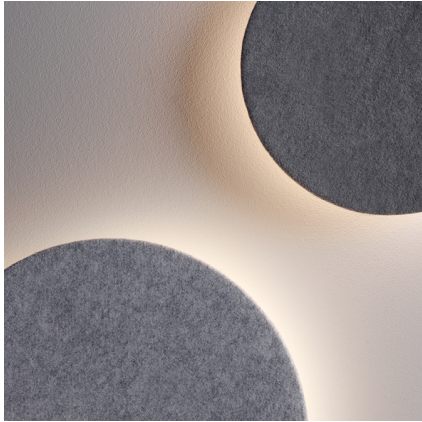

# Puck wall art

VIBIA

5471

Design By Jordi Vilardell

A versatile wall sconce that creates a visual game of warm light with spheres. Designed by Jordi Vilardell. Available in different finishes including lacquered aluminium and felt.

## Model Sheet

<b>Finish</b>	21 Beige D1 NCS S 7000-N
	77 Grey Felt D1
	15 Grey L2 NCS S 2500-N
	28 Brown M1 NCS S 4020-Y60R

**LED temperature color** 2700 K / 3500 K / 4000 K

**Dimming** PUSH / DALI / TRIAC / CASAMBI

**Installation type** Surface Canopy

**Materials** Shade: ABS  
Wall support: Aluminum  
Diffuser: Polycarbonate

**Light source** 1 x LED STRIP 12,6W 700mA  
E

**LED** CR>90 1435,94 lm 94.22  
2700 K / 3500 K / 4000 K