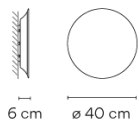

Puck wall art

VIBIA

5471

Design By Jordi Vilardell

A versatile wall sconce that creates a visual game of warm light with spheres. Designed by Jordi Vilardell. Available in different finishes including lacquered aluminium and felt.

Model Sheet