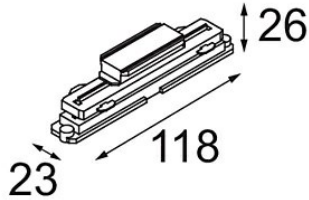

Date _____
Customer _____
Project _____
Type _____

Track connector internal dali white

Specifications

Material	14211501
Lamp Included	No
Number of Light Sources	0
Input Voltage	230V
Electrical Class	I
IP Rating	20
Glow wire rating (°C)	960
Dimming Protocol	DALI
Indoor/Outdoor	Indoor
Adjustability	Not Applicable
Primary Colour & Primary Finish	White,
Gross weight (g)	49.0