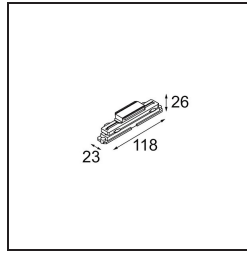

Date _____
Customer _____
Project _____
Type _____

Track connector internal dali white

Specifications

Material	14211501
Lamp Included	No
Number of Light Sources	0
Input Voltage	230V
Electrical Class	I
IP Rating	20
Glow wire rating (°C)	960
Dimming Protocol	DALI
Indoor/Outdoor	Indoor
Adjustability	Not Applicable
Primary Colour & Primary Finish	White,
Gross weight (g)	49.0