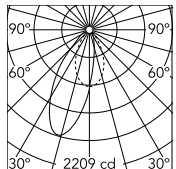

Physical

Colour	Black/White
Trim	No
Orientation	Fixed
Recessed depth (mm)	290
Net weight (kg)	1.01
IP internal	20
IP external	44

Download

[Mounting instructions](#)  PDF

Photometric Files

[LDT / IES](#)  ZIP

Technical Drawings

[2D](#)  ZIP

[3D](#)  ZIP

[Bim](#)  ZIP

Schematic light drawing

Beam Angle: 37°

h(m)	E(lx)	D(m)
1	2209	0.76
2	552	1.53
3	245	2.29
4	138	3.06
5	88	3.82

Luminous flux luminaire
1918 lm (EXTREME CUT OFF)