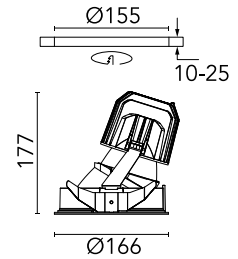

FLOS

03.6613.1B Black/White

Light Supply Wall-Washer Trim

Designed by FLOS Architectural, 2015

LED - Phosphor LED - 28W - 1918lm - 4000K - CRI> 80 - Beam° 37

Recessed luminaire with LED light source. Remote 220/240V power supply included.

Are you a professional and your project needs consulting and support?

[BOOK AN APPOINTMENT](#)

Main specifications

Mounting	Ceiling recessed
Environments	Indoor dry location
LED type	Phosphor LED
Lamp category	LED
Ilcos	No
Number of heads	1
Power (W)	28
Source flux (lm)	2872
System flux (lm)	1918

Physical

Colour	Black/White
Trim	No
Orientation	Fixed
Recessed depth (mm)	290
Net weight (kg)	1.01
IP internal	20
IP external	44

Download

[Mounting instructions](#)  PDF

Photometric Files

[LDT / IES](#)  ZIP

Technical Drawings

[2D](#)  ZIP

[3D](#)  ZIP

[Bim](#)  ZIP

Schematic light drawing

Beam Angle: 37°

h(m)	E(lx)	D(m)
1	2209	0.76
2	552	1.53
3	245	2.29
4	138	3.06
5	88	3.82

Luminous flux luminaire
1918 lm (EXTREME CUT OFF)