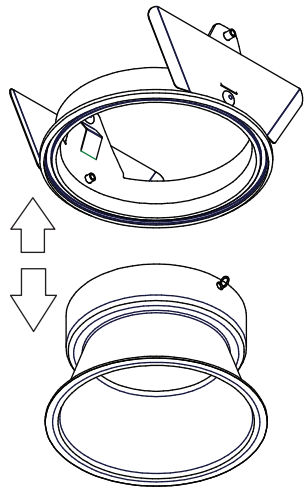

# Lotis 86 IP55 for LED GE

130900XX

IP55 : only when used in closed ceiling.

Replace protective shield when broken. The luminaire shall only be used complete with its protective shield. Reference number: 1009804