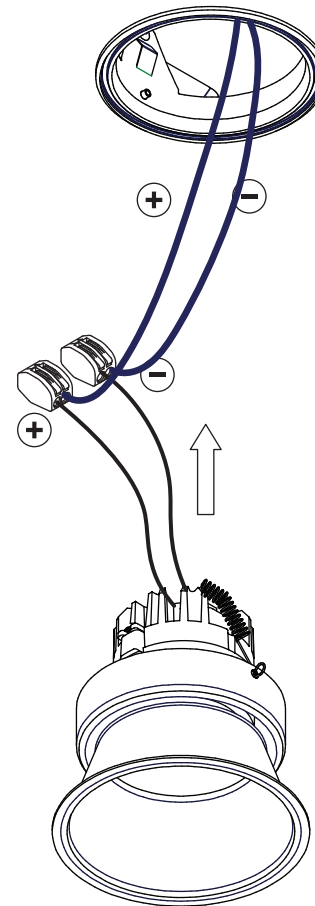

# Lotis 86 IP55 for LED GE

130900XX

IP55 : only when used in closed ceiling.

Replace protective shield when broken. The luminaire shall only be used complete with its protective shield. Reference number: 1009804