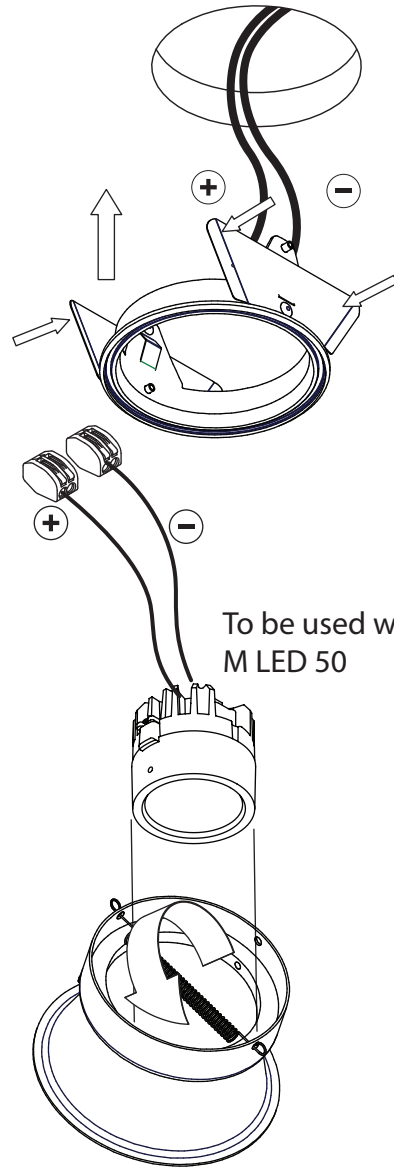

# Lotis 86 IP55 for LED GE

130900XX

IP55 : only when used in closed ceiling.

Replace protective shield when broken. The luminaire shall only be used complete with its protective shield. Reference number: 1009804