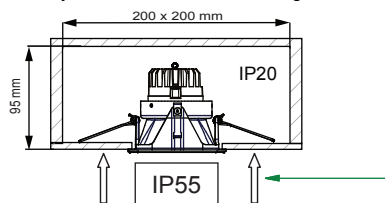

# Lotis 86 IP55 for LED GE

130900XX

IP55 : only when used in closed ceiling.

Replace protective shield when broken. The luminaire shall only be used complete with its protective shield. Reference number: 1009804