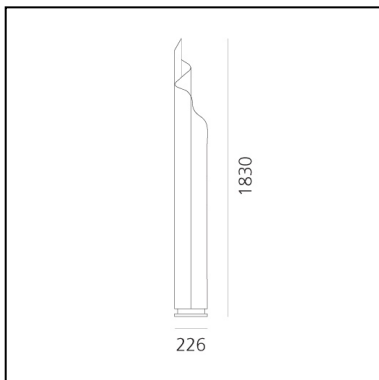

Chimera

Vico Magistretti

IP20   

LUMINAIRE

- Power Supply: **Electronic Integrated**
- Watt: **84W**
- Voltage: **220V-240V**

DESCRIPTION

Its sinuous curves resulting from the shaping of a sheet of frosted methacrylate softly diffuse the light. It brings together “simplicity and concept” which for Magistretti are at the heart of durable design.

FEATURES

- Product Code: **0084010A**
- Colour: **White**
- Installation: **Floor**
- Material: **Methacrylate, aluminium, zamak**
- Series: **Design Collection**
- Environment: **Indoor**
- Area contract: **Residential**
- Emission: **Diffused And Filtered**
- design by: **Vico Magistretti**

DIMENSIONS

- Height: **1800 mm**
- Diameter: **220 mm**

INCLUDED SOURCES

- Category: **FLUO**
- Number: **3**
- Lbs: **T16**
- Watt: **28W**
- Socket: **G5**