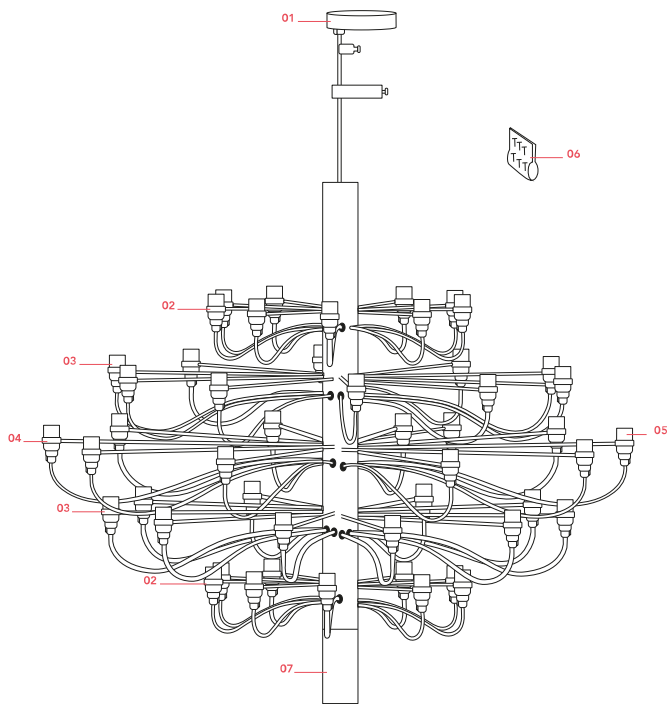

Physical

Colour	Matte Black
Length (mm)	1000
Cord length (mm)	2800
Canopy dimension (mm)	36
Canopy width (mm)	146
Net weight (kg)	10.03
Package height (mm)	0
Package width (mm)	0
Package length (mm)	0
Package volume (m3)	0.04
IP internal	20

RF28889

LED Frosted Mini Lamp E14 2,7W
2700K Dimmable (Set 20pcs)

INCLUDED

RF28890

LED Clear Mini Lamp E14 2W
2200K Dimmable (Set 20pcs)

NOT INCLUDED

RF28987

LED Frosted Mini Lamp E14 2,7W
2700K Dimmable (set 32pcs)

INCLUDED

RF28988

LED Clear Mini Lamp E14 2W
2200K Dimmable (Set 32pcs)

Spare Parts

- | | | |
|-----|-------------------------------|-----------|
| 01. | Ceiling rose | RL7060700 |
| 02. | Opal black short arm (200mm) | RF26022 |
| 03. | Opal black medium arm (375mm) | RF26024 |
| 04. | Opal black long arm (475mm) | RF26025 |
| 05. | 2097 E14 lamp holder | RL7050100 |
| 06. | Opal black screw kit | RF1400100 |
| 07. | Opal black lower cap | RF1400300 |