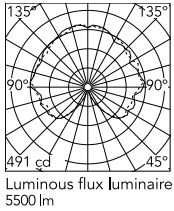

Schematic light drawing

Photometric

Lighting type	Total
Light distribution	Asymmetric

Electrical

Insulation class	I
Frequency (Hz)	50/60
Main voltage (Vac)	220-250
LED voltage Vf (Vdc)	null
Dimmable	Yes
Dimming interface	Remote Dimmable (Dimmer Not Included)
Batteries inside	No