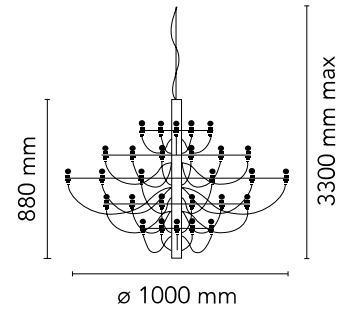

FLOS

■ A1502031 Matte Black

2097/50 (clear bulbs)

Designed by Gino Sarfatti, 1958

LED retrofit - 50 x 15W

Suspension lamp providing diffused light. Steel central structure with brass arms, both available either chromium-plated, black or golded. Steel ceiling fitting and rose.

Are you a professional and your project needs consulting and support?

[BOOK AN APPOINTMENT](#)

Main specifications

EAN	8059607000489
Mounting	Suspension
Environments	Indoor dry location
Light Source Type	Bulb
Lamp category	LED retrofit
Lamp holders	E14
Ilcos	IBS/F
Number of heads	50
Power (W)	15

Physical

Colour	Matte Black
Length (mm)	1000
Cord length (mm)	2800
Canopy dimension (mm)	36
Canopy width (mm)	146
Net weight (kg)	10.03
Package height (mm)	0
Package width (mm)	0
Package length (mm)	0
Package volume (m3)	0.04
IP internal	20