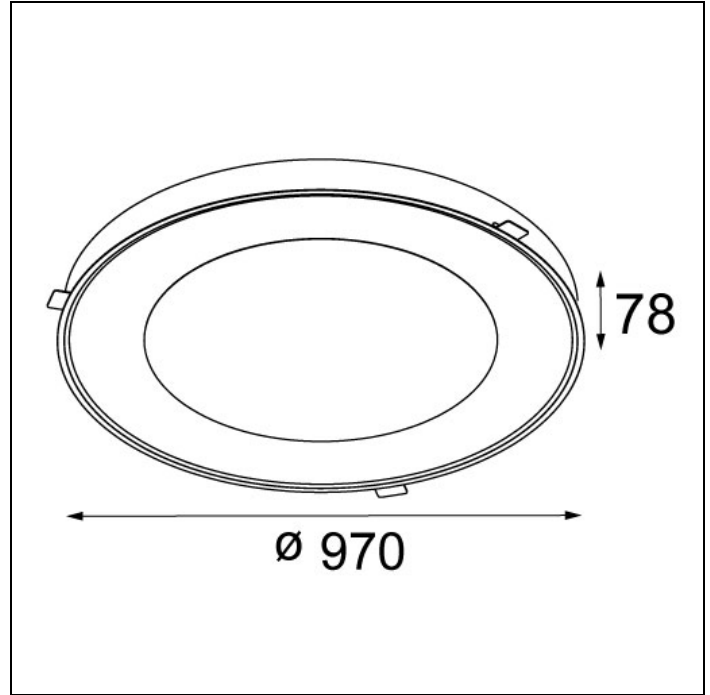

FLAT MOON ECLIPS

FLAT MOON ECLIPS 970 RECESSED LED DALI/PUSHDIM GI

Art. Nr. 13383332

SPECIFICATIONS

Gear / Transfo	LED gear incl.
Cut-out size	ø 950 h 150
Weight	16.7kg
Min. distance	0.1 m
Power supply	230V
IP	IP20
Glow wire test	650°
Lifetime	L80 B20 @ 50.000 hrs
CRI	90
CIE flux code	47/78/95/100/55
Lumen	4785 Lm
Efficacy	62 Lm/W
UGR	20
Adjustability	Not Applicable

Available label
<http://supemodular.com/assets/TYPE2.pdf>

	WARM WHITE 2700K / CRI 90+	WARM WHITE 3000K / CRI 90+	NEUTRAL WHITE 4000K / CRI 90+
black struc	13383332	13383432	13383532
white struc	13383309	13383409	13383509