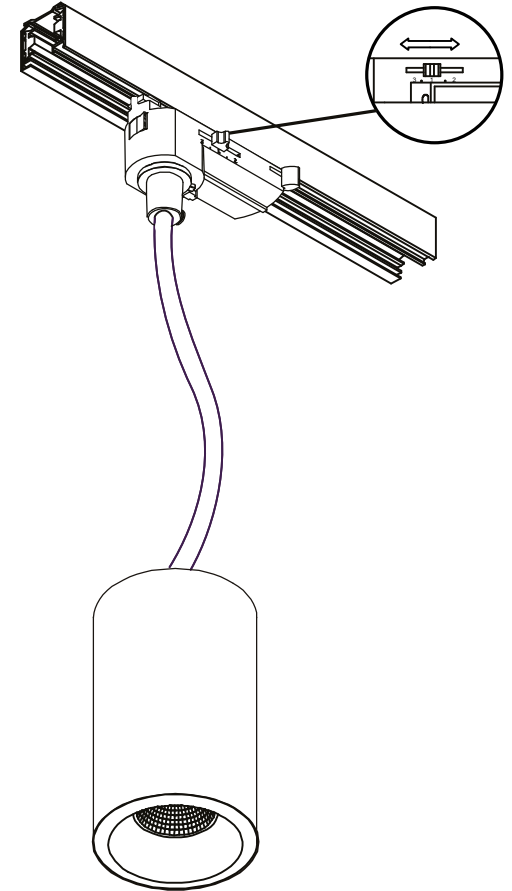

# Smart surface tubed suspension Track 82 large LED Tre Dim GI

128425XX

VISUALIZATION WITH 'SMART LOTIS'  
 READ 'CAN BE USED WITH' FOR ALL  
 OTHER USEFUL 'SMART' PRODUCTS  
 'SMART 82 GE' FIXTURE NOT INCLUDED

Open 'SMART TUBED' cover

Disconnect fixture connectors  
 and pull wires through opening

If necessary:  
 Adjust cable length  
 (Max 2m)

install : Twist clockwise  
 uninstall : Twist counterclockwise

Connect fixture and close  
 tube cover (re-use included  
 toothed washers & screws)

## CAN BE USED WITH

- 12411XXX - Smart Cake 82 LED GE
- 12412XXX - Smart Cake 82 IP54 LED GE\*
- 12441XXX - Smart Lotis 82 LED GE
- 12442XXX - Smart Lotis 82 IP54 LED GE\*
- 12471XXX - Smart Kup 82 LED GE
- 12472XXX - Smart Kup 82 IP54 LED GE\*