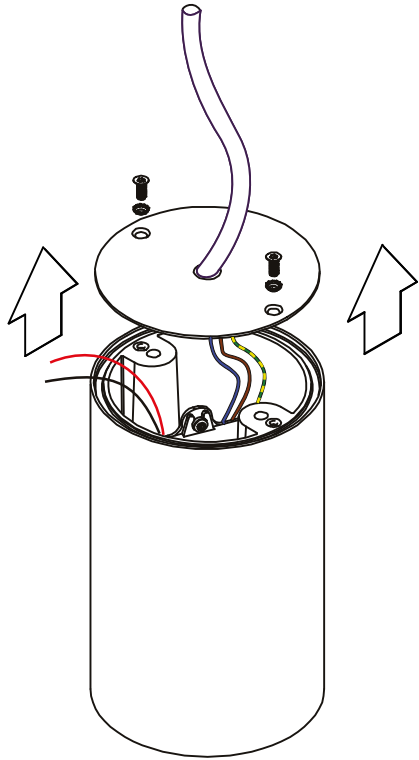

# Smart surface tubed suspension Track 82 large LED Tre Dim GI

128425XX

VISUALIZATION WITH 'SMART LOTIS'  
 READ 'CAN BE USED WITH' FOR ALL  
 OTHER USEFUL 'SMART' PRODUCTS  
 'SMART 82 GE' FIXTURE NOT INCLUDED

Open 'SMART TUBED' cover

Disconnect fixture connectors  
 and pull wires through opening

If necessary:  
 Adjust cable length  
 (Max 2m)

install : Twist clockwise  
 uninstall : Twist counterclockwise

Connect fixture and close  
 tube cover (re-use included  
 toothed washers & screws)

## CAN BE USED WITH

- 12411XXX - Smart Cake 82 LED GE
- 12412XXX - Smart Cake 82 IP54 LED GE\*
- 12441XXX - Smart Lotis 82 LED GE
- 12442XXX - Smart Lotis 82 IP54 LED GE\*
- 12471XXX - Smart Kup 82 LED GE
- 12472XXX - Smart Kup 82 IP54 LED GE\*

\*Combined with 'Tube suspension' IP54 drops down to IP20