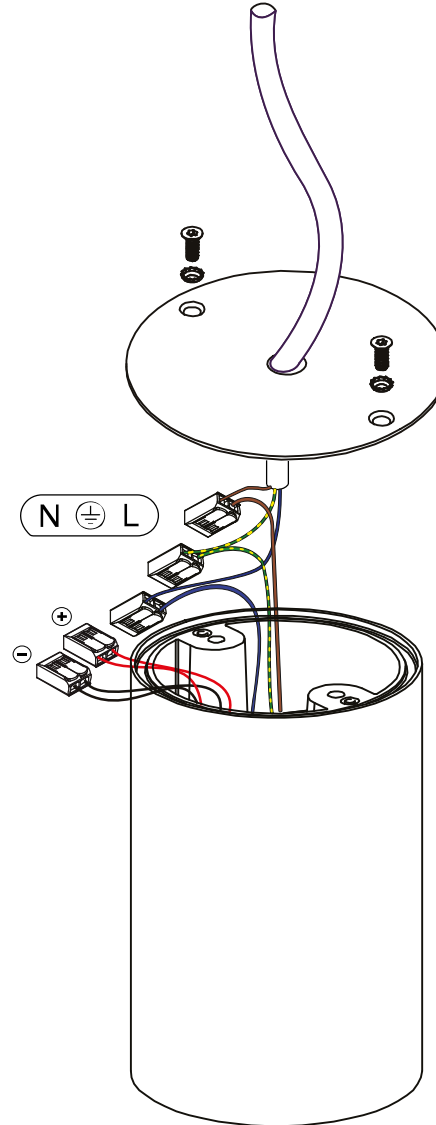

# Smart surface tubed suspension Track 82 large LED Tre Dim GI

128425XX

VISUALIZATION WITH 'SMART LOTIS'  
 READ 'CAN BE USED WITH' FOR ALL  
 OTHER USEFUL 'SMART' PRODUCTS  
 'SMART 82 GE' FIXTURE NOT INCLUDED

Open 'SMART TUBED' cover

Disconnect fixture connectors  
 and pull wires through opening

If necessary:  
 Adjust cable length  
 (Max 2m)

install : Twist clockwise  
 uninstall : Twist counterclockwise

Connect fixture and close  
 tube cover (re-use included  
 toothed washers & screws)

## CAN BE USED WITH

- 12411XXX - Smart Cake 82 LED GE
- 12412XXX - Smart Cake 82 IP54 LED GE\*
- 12441XXX - Smart Lotis 82 LED GE
- 12442XXX - Smart Lotis 82 IP54 LED GE\*
- 12471XXX - Smart Kup 82 LED GE
- 12472XXX - Smart Kup 82 IP54 LED GE\*

\*Combined with 'Tube suspension' IP54 drops down to IP20