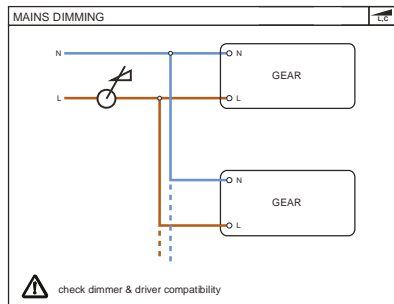

# Smart surface tubed suspension Track 82 large LED Tre Dim GI

128425XX

VISUALIZATION WITH 'SMART LOTIS'  
 READ 'CAN BE USED WITH' FOR ALL  
 OTHER USEFUL 'SMART' PRODUCTS  
 'SMART 82 GE' FIXTURE NOT INCLUDED

Open 'SMART TUBED' cover

Disconnect fixture connectors  
 and pull wires through opening

If necessary:  
 Adjust cable length  
 (Max 2m)

install : Twist clockwise  
 uninstall : Twist counterclockwise

Connect fixture and close  
 tube cover (re-use included  
 toothed washers & screws)