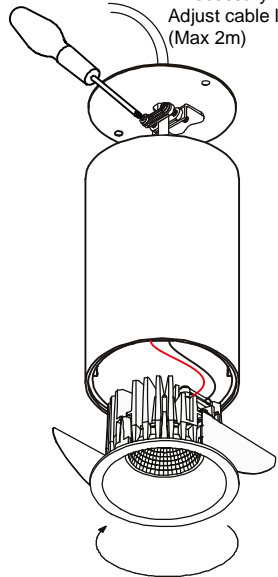

# Smart surface tubed suspension Track 82 large LED Tre Dim GI

128425XX

VISUALIZATION WITH 'SMART LOTIS'  
 READ 'CAN BE USED WITH' FOR ALL  
 OTHER USEFUL 'SMART' PRODUCTS  
 'SMART 82 GE' FIXTURE NOT INCLUDED

Open 'SMART TUBED' cover

Disconnect fixture connectors  
 and pull wires through opening

If necessary:  
 Adjust cable length  
 (Max 2m)

install : Twist clockwise  
 uninstall : Twist counterclockwise

Connect fixture and close  
 tube cover (re-use included  
 toothed washers & screws)

\*Combined with 'Tube suspension' IP54 drops down to IP20