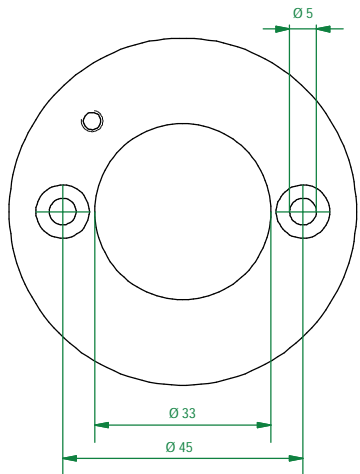

# Lowie IP54 2x LED 3000K flood GI

126704XX

1

2

3

Can be used with:  
111889802 Earthpin 350mm BI

Replace protective shield when broken.  
The luminaire shall only be used complete with its protective shield.  
Reference number: 1012034