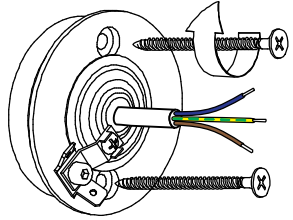

# Lowie IP54 2x LED 3000K flood GI

126704XX

1

2

3

Can be used with:  
111889802 Earthpin 350mm BI

Replace protective shield when broken.  
The luminaire shall only be used complete with its protective shield.  
Reference number: 1012034