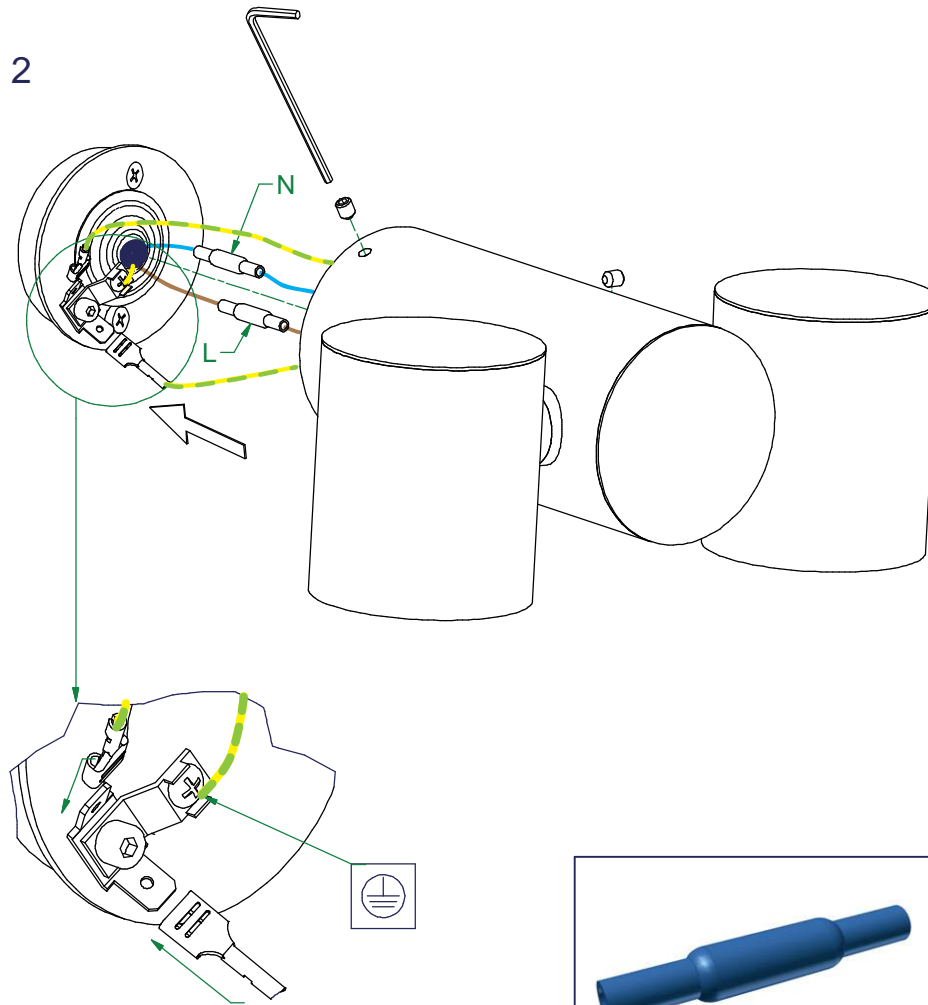

# Lowie IP54 2x LED 3000K flood GI

126704XX

1

2

3

Can be used with:  
111889802 Earthpin 350mm BI

Replace protective shield when broken.  
The luminaire shall only be used complete with its protective shield.  
Reference number: 1012034