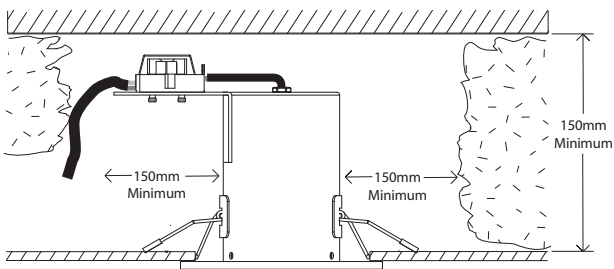

85mm Dia

3

Live : Normally Brown / Red
Neutral : Normally Blue /

4

5

6