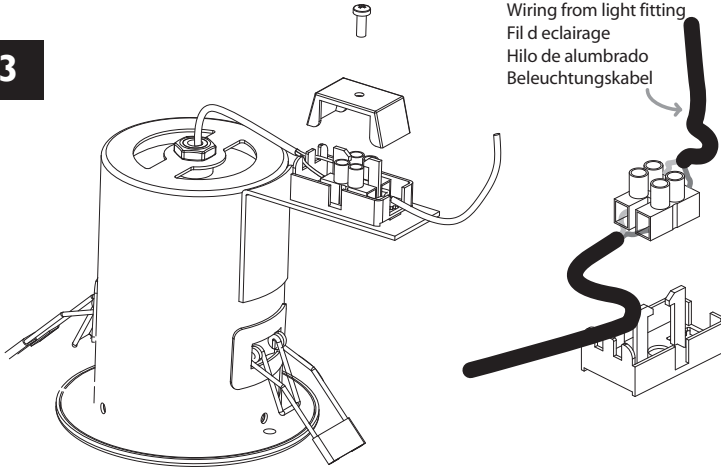

85mm Dia

3

Live : Normally Brown / Red
Neutral : Normally Blue /

4

5

6